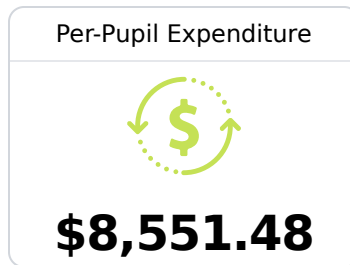

Graduation Rate	
State	85.0%
District	89.0%
School	N/A