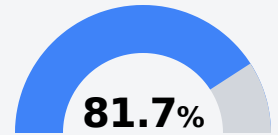

Teacher Data

38.8

Teachers

Experienced Teachers