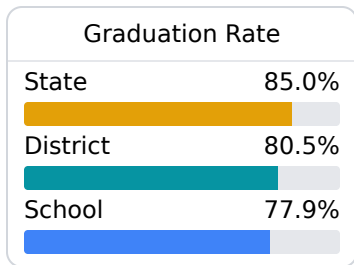

Itawamba Agricultural High School

Itawamba County School District

11900 Highway 25 South
Fulton, MS 38843

KAREN GRAY
kggray@itawambacountyschools.com

Due to the impact of COVID-19 on school closures in the 2019-20 school year and a waiver from the U.S. Department of Education, the Mississippi Department of Education (MDE) has no assessment and accountability data to report for the 2019-20 school year.