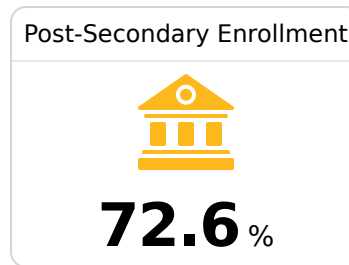

Itawamba Agricultural High School

Itawamba County School District

11900 Highway 25 South
Fulton, MS 38843

KAREN GRAY
kggray@itawambacountyschools.com

Due to the impact of COVID-19 on school closures in the 2019-20 school year and a waiver from the U.S. Department of Education, the Mississippi Department of Education (MDE) has no assessment and accountability data to report for the 2019-20 school year.