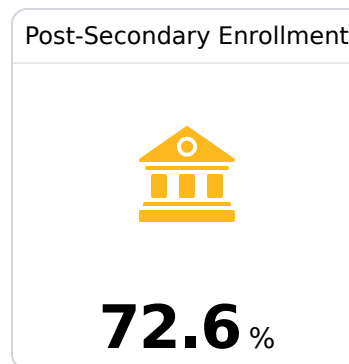

Itawamba Agricultural High School

Itawamba County School District

11900 Highway 25 South
Fulton, MS 38843

Rick Mitchell
rmitchell@itawambacountyschools.com

Due to the impact of COVID-19 on school closures in the 2019-20 school year and a waiver from the U.S. Department of Education, the Mississippi Department of Education (MDE) has no assessment and accountability data to report for the 2019-20 school year.