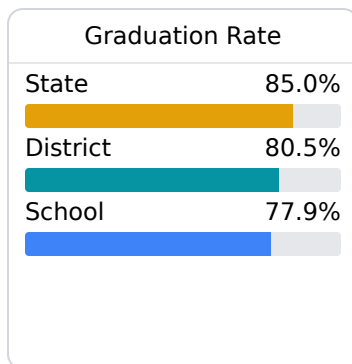

Itawamba Agricultural High School

Itawamba County School District

11900 Highway 25 South
Fulton, MS 38843

Rick Mitchell
rmitchell@itawambacountyschools.com

Due to the impact of COVID-19 on school closures in the 2019-20 school year and a waiver from the U.S. Department of Education, the Mississippi Department of Education (MDE) has no assessment and accountability data to report for the 2019-20 school year.