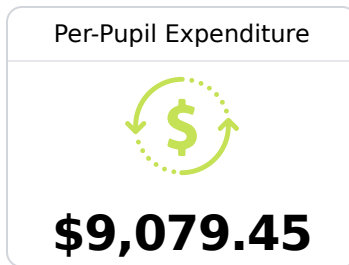

Itawamba Agricultural High School

Itawamba County School District

11900 Highway 25 South
Fulton, MS 38843

KAREN GRAY
kggray@itawambacountyschools.com

Due to the impact of COVID-19 on school closures in the 2019-20 school year and a waiver from the U.S. Department of Education, the Mississippi Department of Education (MDE) has no assessment and accountability data to report for the 2019-20 school year.