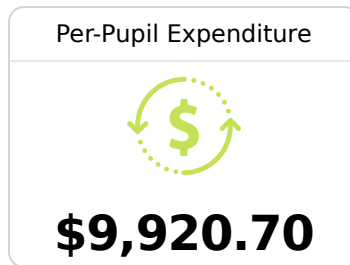

## Tremont Attendance Center

Itawamba County School District

320 School Loop  
Tremont, MS 38876

Dawn Rogers  
[ldrogers@itawambacountyschools.com](mailto:ldrogers@itawambacountyschools.com)

Due to the impact of COVID-19 on school closures in the 2019-20 school year and a waiver from the U.S. Department of Education, the Mississippi Department of Education (MDE) has no assessment and accountability data to report for the 2019-20 school year.