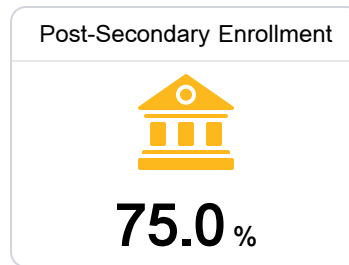

Tremont Attendance Center

Itawamba County School District

320 School Loop
Tremont, MS 38876

Brandon Bell
btbell@itawambacountyschools.com

Due to the impact of COVID-19 on school closures in the 2019-20 school year and a waiver from the U.S. Department of Education, the Mississippi Department of Education (MDE) has no assessment and accountability data to report for the 2019-20 school year.