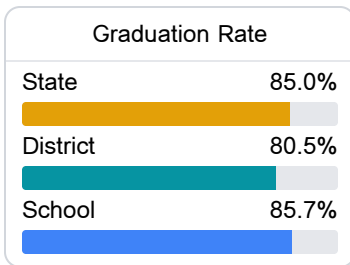

Tremont Attendance Center

Itawamba County School District

320 School Loop
Tremont, MS 38876

Brandon Bell
btbell@itawambacountyschools.com

Due to the impact of COVID-19 on school closures in the 2019-20 school year and a waiver from the U.S. Department of Education, the Mississippi Department of Education (MDE) has no assessment and accountability data to report for the 2019-20 school year.