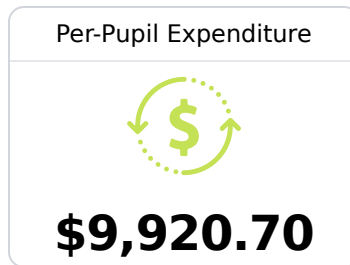

Tremont Attendance Center

Itawamba County School District

320 School Loop
Tremont, MS 38876

Brandon Bell
btbell@itawambacountyschools.com

Due to the impact of COVID-19 on school closures in the 2019-20 school year and a waiver from the U.S. Department of Education, the Mississippi Department of Education (MDE) has no assessment and accountability data to report for the 2019-20 school year.