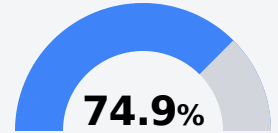

Teacher Data

27.0

Teachers

Experienced Teachers