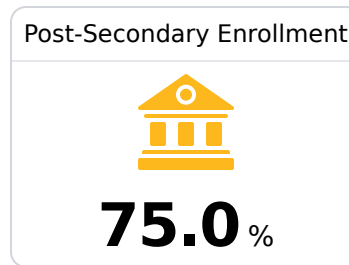

Tremont Attendance Center

Itawamba County School District

320 School Loop
Tremont, MS 38876

Brandon Bell
btbell@itawambacountyschools.com

Due to the impact of COVID-19 on school closures in the 2019-20 school year and a waiver from the U.S. Department of Education, the Mississippi Department of Education (MDE) has no assessment and accountability data to report for the 2019-20 school year.