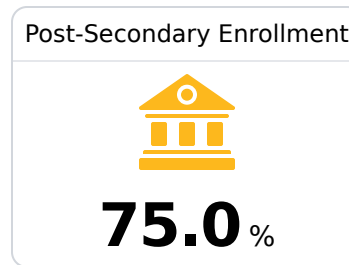

## Tremont Attendance Center

Itawamba County School District

320 School Loop  
Tremont, MS 38876

Dawn Rogers  
[ldrogers@itawambacountyschools.com](mailto:ldrogers@itawambacountyschools.com)

Due to the impact of COVID-19 on school closures in the 2019-20 school year and a waiver from the U.S. Department of Education, the Mississippi Department of Education (MDE) has no assessment and accountability data to report for the 2019-20 school year.