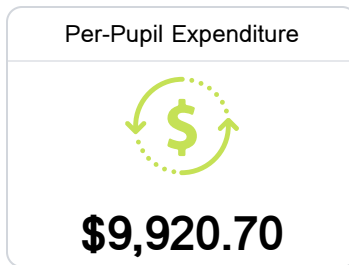

Tremont Attendance Center

Itawamba County School District

320 School Loop
Tremont, MS 38876

Brandon Bell
btbell@itawambacountyschools.com

Due to the impact of COVID-19 on school closures in the 2019-20 school year and a waiver from the U.S. Department of Education, the Mississippi Department of Education (MDE) has no assessment and accountability data to report for the 2019-20 school year.