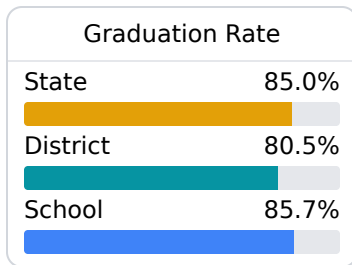

Tremont Attendance Center

Itawamba County School District

320 School Loop
Tremont, MS 38876

Brandon Bell
btbell@itawambacountyschools.com

Due to the impact of COVID-19 on school closures in the 2019-20 school year and a waiver from the U.S. Department of Education, the Mississippi Department of Education (MDE) has no assessment and accountability data to report for the 2019-20 school year.