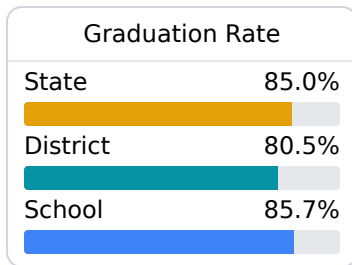

## Tremont Attendance Center

Itawamba County School District

320 School Loop  
Tremont, MS 38876

Dawn Rogers  
[ldrogers@itawambacountyschools.com](mailto:ldrogers@itawambacountyschools.com)

Due to the impact of COVID-19 on school closures in the 2019-20 school year and a waiver from the U.S. Department of Education, the Mississippi Department of Education (MDE) has no assessment and accountability data to report for the 2019-20 school year.