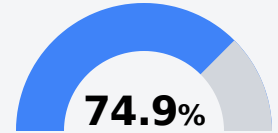

Teacher Data

27.0

Teachers

Experienced Teachers