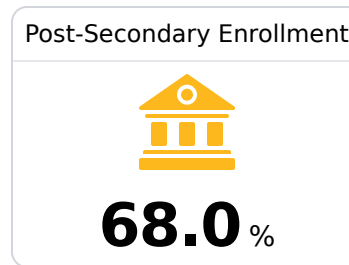

## **B** Mantachie Attendance Center Itawamba County School District

1 MUSTANGE DRIVE  
Mantachie, MS 38855

MILLIE WOOD  
mwood@itawambacountyschools.com

Due to the impact of COVID-19 on school closures in the 2019-20 school year and a waiver from the U.S. Department of Education, the Mississippi Department of Education (MDE) has no assessment and accountability data to report for the 2019-20 school year.