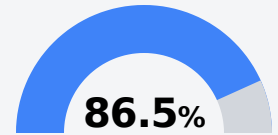

Teacher Data

72.9

Teachers

Experienced Teachers