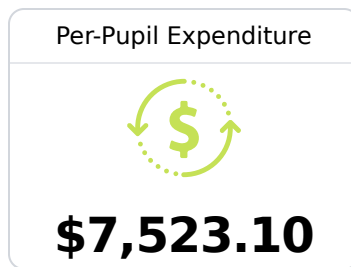

Mantachie Attendance Center

Itawamba County School District

1 MUSTANGE DRIVE
Mantachie, MS 38855

MILLIE WOOD
mwood@itawambacountyschools.com

Due to the impact of COVID-19 on school closures in the 2019-20 school year and a waiver from the U.S. Department of Education, the Mississippi Department of Education (MDE) has no assessment and accountability data to report for the 2019-20 school year.