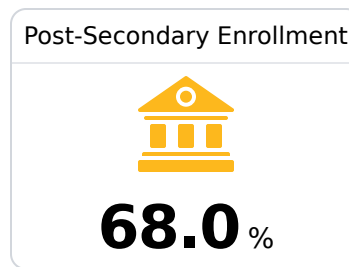

Mantachie Attendance Center

Itawamba County School District

1 MUSTANGE DRIVE
Mantachie, MS 38855

MILLIE WOOD
mwood@itawambacountyschools.com

Due to the impact of COVID-19 on school closures in the 2019-20 school year and a waiver from the U.S. Department of Education, the Mississippi Department of Education (MDE) has no assessment and accountability data to report for the 2019-20 school year.