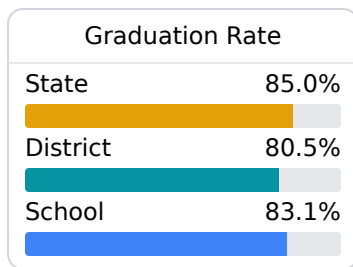

Mantachie Attendance Center

Itawamba County School District

1 MUSTANGE DRIVE
Mantachie, MS 38855

MILLIE WOOD
mwood@itawambacountyschools.com

Due to the impact of COVID-19 on school closures in the 2019-20 school year and a waiver from the U.S. Department of Education, the Mississippi Department of Education (MDE) has no assessment and accountability data to report for the 2019-20 school year.