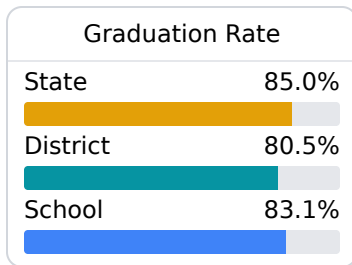

## **B** Mantachie Attendance Center Itawamba County School District

1 MUSTANGE DRIVE  
Mantachie, MS 38855

MILLIE WOOD  
mwood@itawambacountyschools.com

Due to the impact of COVID-19 on school closures in the 2019-20 school year and a waiver from the U.S. Department of Education, the Mississippi Department of Education (MDE) has no assessment and accountability data to report for the 2019-20 school year.