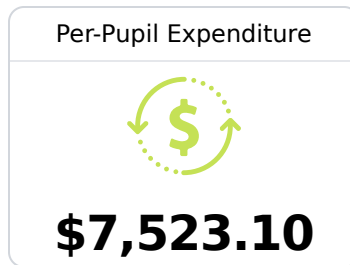

## **B** Mantachie Attendance Center Itawamba County School District

1 MUSTANGE DRIVE  
Mantachie, MS 38855

MILLIE WOOD  
mwood@itawambacountyschools.com

Due to the impact of COVID-19 on school closures in the 2019-20 school year and a waiver from the U.S. Department of Education, the Mississippi Department of Education (MDE) has no assessment and accountability data to report for the 2019-20 school year.