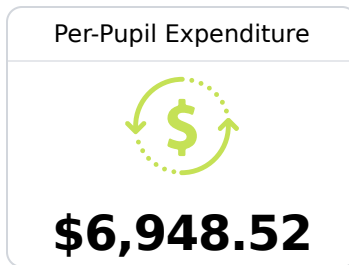

A Itawamba Attendance Center Itawamba County School District

488 Little Indian Road
Fulton, MS 38843

ASHLEY GREER
agreer@itawambacountyschools.com

Due to the impact of COVID-19 on school closures in the 2019-20 school year and a waiver from the U.S. Department of Education, the Mississippi Department of Education (MDE) has no assessment and accountability data to report for the 2019-20 school year.

Graduation Rate	
State	85.0%
District	80.5%
School	N/A

Teacher Data

70.1

Teachers

81.9%

Experienced Teachers

0.0%

Provisional Teachers

99.0%

In-Field Teachers