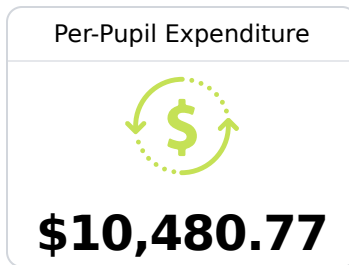

B Fairview Attendance Center Itawamba County School District

66 Fairview Road
Golden, MS 38847

Keitha O'Brian
kkobrian@itawambacountyschools.com

Due to the impact of COVID-19 on school closures in the 2019-20 school year and a waiver from the U.S. Department of Education, the Mississippi Department of Education (MDE) has no assessment and accountability data to report for the 2019-20 school year.

Graduation Rate	
State	85.0%
District	80.5%
School	N/A

Teacher Data

14.3

Teachers

96.8%

Experienced Teachers

0.0%

Provisional Teachers

100.0%

In-Field Teachers