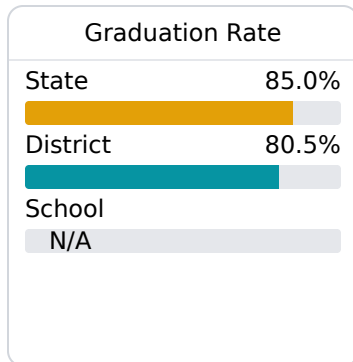

B Dorsey Attendance Center

Itawamba County School District

1 Dorsey School Road
Fulton, MS 38843

Carson Cook
ccook@itawambacountyschools.com

Identified for **Additional Targeted Support and Improvement**

Due to the impact of COVID-19 on school closures in the 2019-20 school year and a waiver from the U.S. Department of Education, the Mississippi Department of Education (MDE) has no assessment and accountability data to report for the 2019-20 school year.