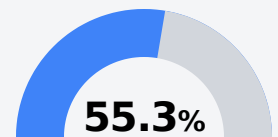

Provisional Teachers