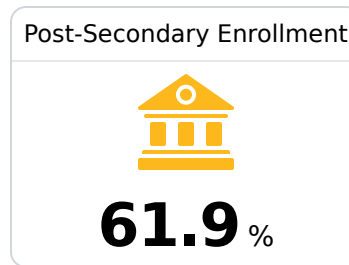

Humphreys County High School

Humphreys County School District

700 Cohn Street
Belzoni, MS 39038

Shawana Lee-Powell
snlee@masd.k12.ms.us

Due to the impact of COVID-19 on school closures in the 2019-20 school year and a waiver from the U.S. Department of Education, the Mississippi Department of Education (MDE) has no assessment and accountability data to report for the 2019-20 school year.