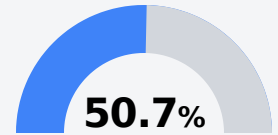

Teacher Data

32.8

Teachers

Experienced Teachers