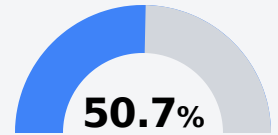

Teacher Data

32.8

Teachers

Experienced Teachers