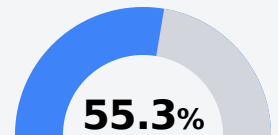

Provisional Teachers