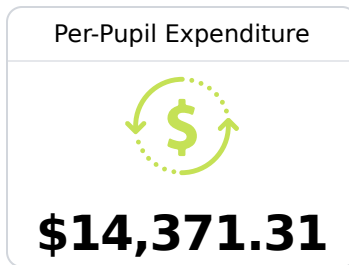

Humphreys County High School

Humphreys County School District

700 Cohn Street
Belzoni, MS 39038

Shawana Lee-Powell
snlee@masd.k12.ms.us

Due to the impact of COVID-19 on school closures in the 2019-20 school year and a waiver from the U.S. Department of Education, the Mississippi Department of Education (MDE) has no assessment and accountability data to report for the 2019-20 school year.