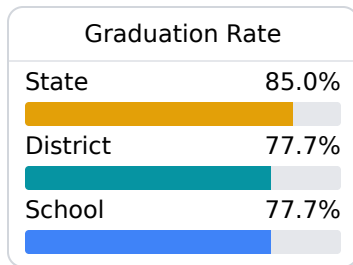

Humphreys County High School

Humphreys County School District

700 Cohn Street
Belzoni, MS 39038

Shawana Lee-Powell
snlee@masd.k12.ms.us

Due to the impact of COVID-19 on school closures in the 2019-20 school year and a waiver from the U.S. Department of Education, the Mississippi Department of Education (MDE) has no assessment and accountability data to report for the 2019-20 school year.