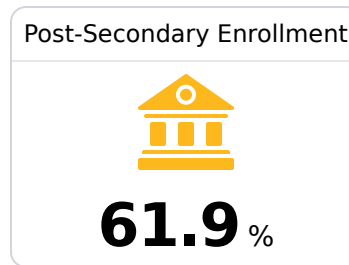

## Humphreys County High School

Humphreys County School District

700 Cohn Street  
Belzoni, MS 39038

Shawana Lee-Powell  
snlee@masd.k12.ms.us

Due to the impact of COVID-19 on school closures in the 2019-20 school year and a waiver from the U.S. Department of Education, the Mississippi Department of Education (MDE) has no assessment and accountability data to report for the 2019-20 school year.