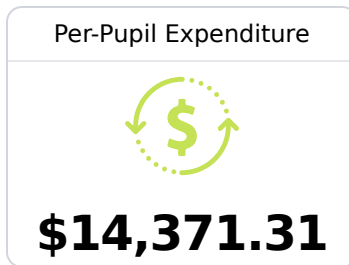

## Humphreys County High School

Humphreys County School District

700 Cohn Street  
Belzoni, MS 39038

Shawana Lee-Powell  
snlee@masd.k12.ms.us

Due to the impact of COVID-19 on school closures in the 2019-20 school year and a waiver from the U.S. Department of Education, the Mississippi Department of Education (MDE) has no assessment and accountability data to report for the 2019-20 school year.