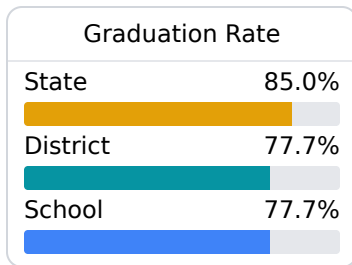

## Humphreys County High School

Humphreys County School District

700 Cohn Street  
Belzoni, MS 39038

Shawana Lee-Powell  
snlee@masd.k12.ms.us

Due to the impact of COVID-19 on school closures in the 2019-20 school year and a waiver from the U.S. Department of Education, the Mississippi Department of Education (MDE) has no assessment and accountability data to report for the 2019-20 school year.