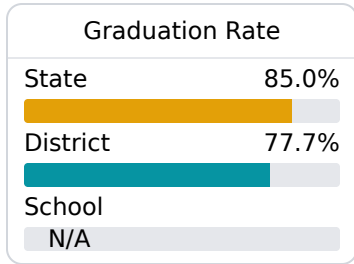

## **D** O M Mc Nair Middle School Humphreys County School District

910 Church Street  
Belzoni, MS 39038

Janina Tanner  
jtanner@masd.k12.ms.us

Identified for **Comprehensive Support and Improvement**

Due to the impact of COVID-19 on school closures in the 2019-20 school year and a waiver from the U.S. Department of Education, the Mississippi Department of Education (MDE) has no assessment and accountability data to report for the 2019-20 school year.