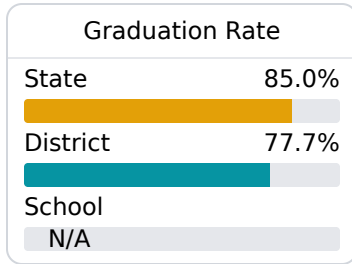

D O M Mc Nair Middle School Humphreys County School District

910 Church Street
Belzoni, MS 39038

Janina Tanner
jtanner@masd.k12.ms.us

Identified for **Comprehensive Support and Improvement**

Due to the impact of COVID-19 on school closures in the 2019-20 school year and a waiver from the U.S. Department of Education, the Mississippi Department of Education (MDE) has no assessment and accountability data to report for the 2019-20 school year.