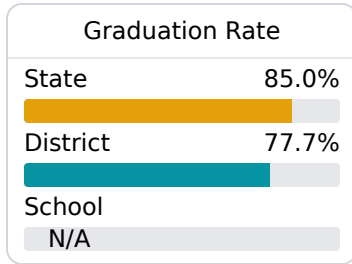

F Ida Greene Elementary School

Humphreys County School District

209 Fourth Street
Belzoni, MS 39038

LaCourtney Landfair
llandfair@masd.k12.ms.us

Identified for **Comprehensive Support and Improvement**

Due to the impact of COVID-19 on school closures in the 2019-20 school year and a waiver from the U.S. Department of Education, the Mississippi Department of Education (MDE) has no assessment and accountability data to report for the 2019-20 school year.