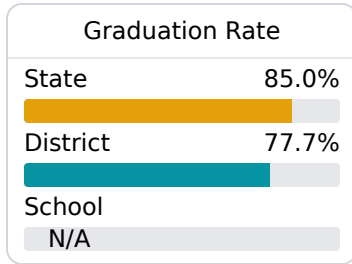

Ida Greene Lower Elementary

Humphreys County School District

209 Fourth Street
Belzoni, MS 39038

Alfie Clark
alfieclark@masd.k12.ms.us

Identified for **Comprehensive Support and Improvement**

Due to the impact of COVID-19 on school closures in the 2019-20 school year and a waiver from the U.S. Department of Education, the Mississippi Department of Education (MDE) has no assessment and accountability data to report for the 2019-20 school year.