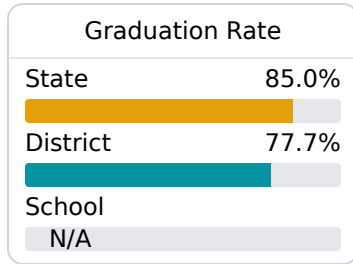

F Ida Greene Elementary School

Humphreys County School District

209 Fourth Street
Belzoni, MS 39038

LaCourtney Landfair
llandfair@masd.k12.ms.us

Identified for **Comprehensive Support and Improvement**

Due to the impact of COVID-19 on school closures in the 2019-20 school year and a waiver from the U.S. Department of Education, the Mississippi Department of Education (MDE) has no assessment and accountability data to report for the 2019-20 school year.

Teacher Data

29.3

Teachers

82.2%

Experienced Teachers

24.6%

Provisional Teachers

87.9%

In-Field Teachers