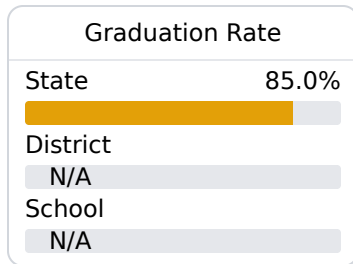

William Dean Jr. Elementary School

Holmes Consolidated School District

96 Rockport Road
Lexington, MS 39095

Stacy Smith
ssmith@holmesccsd.org

Identified for **Comprehensive Support and Improvement**

Due to the impact of COVID-19 on school closures in the 2019-20 school year and a waiver from the U.S. Department of Education, the Mississippi Department of Education (MDE) has no assessment and accountability data to report for the 2019-20 school year.