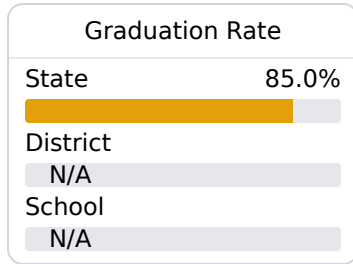

William Dean Jr. Elementary School

Holmes Consolidated School District

96 Rockport Road
Lexington, MS 39095

Bridgett Wheaton
bking@holmesccsd.org

Identified for **Comprehensive Support and Improvement**

Due to the impact of COVID-19 on school closures in the 2019-20 school year and a waiver from the U.S. Department of Education, the Mississippi Department of Education (MDE) has no assessment and accountability data to report for the 2019-20 school year.