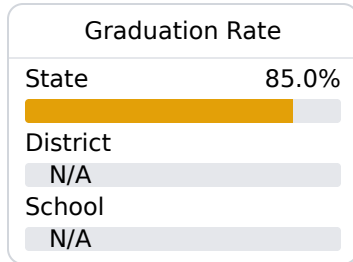

William Dean Jr. Elementary School

Holmes Consolidated School District

96 Rockport Road
Lexington, MS 39095

Bridgett Wheaton
bking@holmesccsd.org

Identified for **Comprehensive Support and Improvement**

Due to the impact of COVID-19 on school closures in the 2019-20 school year and a waiver from the U.S. Department of Education, the Mississippi Department of Education (MDE) has no assessment and accountability data to report for the 2019-20 school year.