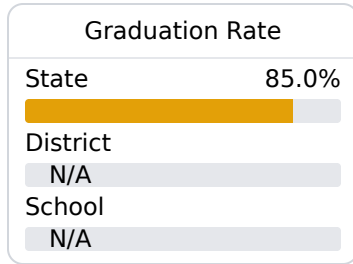

William Dean Jr. Elementary School

Holmes Consolidated School District

96 Rockport Road
Lexington, MS 39095

Bridgett Wheaton
bking@holmesccsd.org

Identified for **Comprehensive Support and Improvement**

Due to the impact of COVID-19 on school closures in the 2019-20 school year and a waiver from the U.S. Department of Education, the Mississippi Department of Education (MDE) has no assessment and accountability data to report for the 2019-20 school year.

Teacher Data

29.1

Teachers

Experienced Teachers

Provisional Teachers

In-Field Teachers