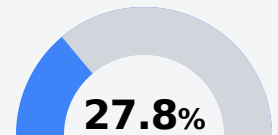

Provisional Teachers