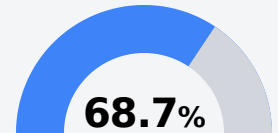

Teacher Data

57.6

Teachers

Experienced Teachers