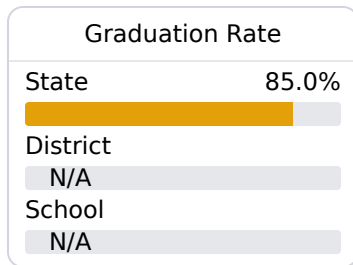

Holmes County Central High School

Holmes Consolidated School District

9749 Brozville Road P. O. Box 270
Lexington, MS 39095

Antwayn Patrick
apatrack@holmesccsd.org

Due to the impact of COVID-19 on school closures in the 2019-20 school year and a waiver from the U.S. Department of Education, the Mississippi Department of Education (MDE) has no assessment and accountability data to report for the 2019-20 school year.