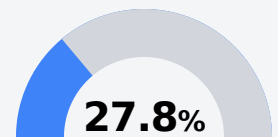

Provisional Teachers