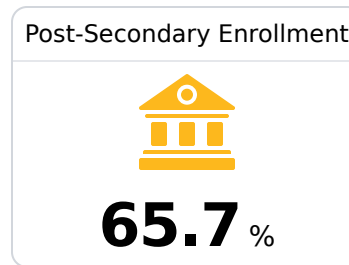

## Holmes County Central High School

Holmes Consolidated School District

9749 Brozville Road P. O. Box 270  
Lexington, MS 39095

Dr. Kerry Gray  
kgray@holmesccsd.org

Due to the impact of COVID-19 on school closures in the 2019-20 school year and a waiver from the U.S. Department of Education, the Mississippi Department of Education (MDE) has no assessment and accountability data to report for the 2019-20 school year.