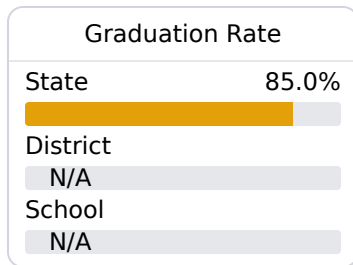

Holmes County Central High School

Holmes Consolidated School District

9749 Brozville Road P. O. Box 270
Lexington, MS 39095

Antwayn Patrick
apatrick@holmesccsd.org

Due to the impact of COVID-19 on school closures in the 2019-20 school year and a waiver from the U.S. Department of Education, the Mississippi Department of Education (MDE) has no assessment and accountability data to report for the 2019-20 school year.