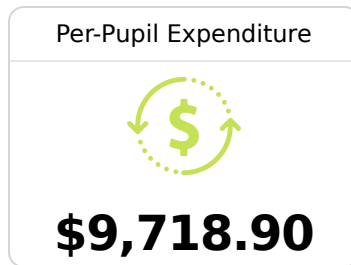

## Holmes County Central High School

Holmes Consolidated School District

9749 Brozville Road P. O. Box 270  
Lexington, MS 39095

Antwayn Patrick  
apatrick@holmesccsd.org

Due to the impact of COVID-19 on school closures in the 2019-20 school year and a waiver from the U.S. Department of Education, the Mississippi Department of Education (MDE) has no assessment and accountability data to report for the 2019-20 school year.