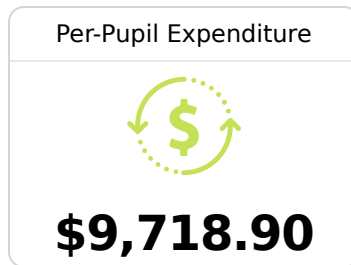

Holmes County Central High School

Holmes Consolidated School District

9749 Brozville Road P. O. Box 270
Lexington, MS 39095

Antwayn Patrick
apatrack@holmesccsd.org

Due to the impact of COVID-19 on school closures in the 2019-20 school year and a waiver from the U.S. Department of Education, the Mississippi Department of Education (MDE) has no assessment and accountability data to report for the 2019-20 school year.