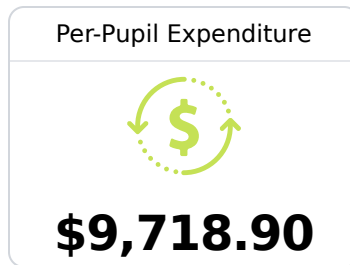

## Holmes County Central High School

Holmes Consolidated School District

9749 Brozville Road P. O. Box 270  
Lexington, MS 39095

Dr. Kerry Gray  
kgray@holmesccsd.org

Due to the impact of COVID-19 on school closures in the 2019-20 school year and a waiver from the U.S. Department of Education, the Mississippi Department of Education (MDE) has no assessment and accountability data to report for the 2019-20 school year.