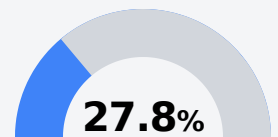

Provisional Teachers