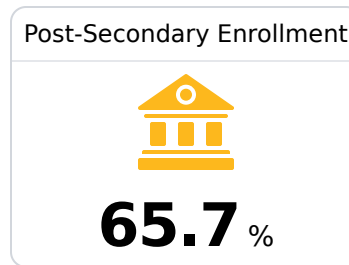

## Holmes County Central High School

Holmes Consolidated School District

9749 Brozville Road P. O. Box 270  
Lexington, MS 39095

Antwayn Patrick  
apatrick@holmesccsd.org

Due to the impact of COVID-19 on school closures in the 2019-20 school year and a waiver from the U.S. Department of Education, the Mississippi Department of Education (MDE) has no assessment and accountability data to report for the 2019-20 school year.