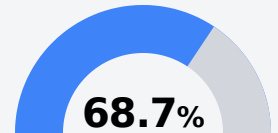

Teacher Data

57.6

Teachers

Experienced Teachers