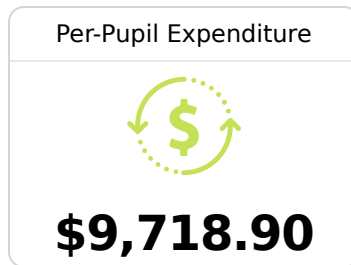

## Holmes County Central High School

Holmes Consolidated School District

9749 Brozville Road P. O. Box 270  
Lexington, MS 39095

Antwayn Patrick  
apatrack@holmesccsd.org

Due to the impact of COVID-19 on school closures in the 2019-20 school year and a waiver from the U.S. Department of Education, the Mississippi Department of Education (MDE) has no assessment and accountability data to report for the 2019-20 school year.