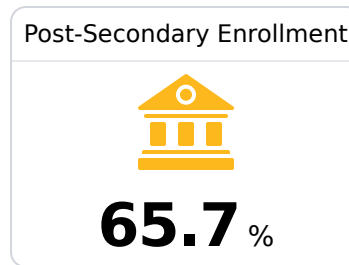

## Holmes County Central High School

Holmes Consolidated School District

9749 Brozville Road P. O. Box 270  
Lexington, MS 39095

Antwayn Patrick  
apatrack@holmesccsd.org

Due to the impact of COVID-19 on school closures in the 2019-20 school year and a waiver from the U.S. Department of Education, the Mississippi Department of Education (MDE) has no assessment and accountability data to report for the 2019-20 school year.