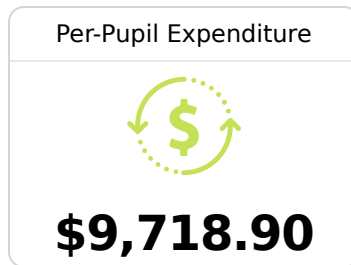

Holmes County Central High School

Holmes Consolidated School District

9749 Brozville Road P. O. Box 270
Lexington, MS 39095

Antwayn Patrick
apatrick@holmesccsd.org

Due to the impact of COVID-19 on school closures in the 2019-20 school year and a waiver from the U.S. Department of Education, the Mississippi Department of Education (MDE) has no assessment and accountability data to report for the 2019-20 school year.