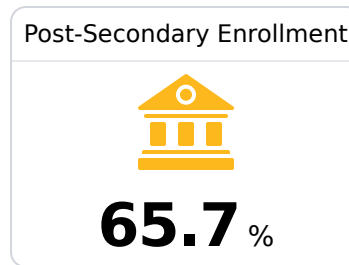

Holmes County Central High School

Holmes Consolidated School District

9749 Brozville Road P. O. Box 270
Lexington, MS 39095

Antwayn Patrick
apatrick@holmesccsd.org

Due to the impact of COVID-19 on school closures in the 2019-20 school year and a waiver from the U.S. Department of Education, the Mississippi Department of Education (MDE) has no assessment and accountability data to report for the 2019-20 school year.