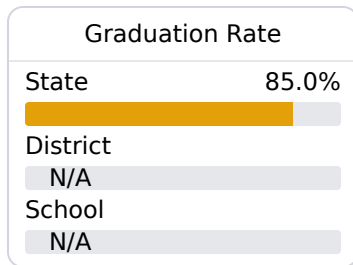

## Holmes County Central High School

Holmes Consolidated School District

9749 Brozville Road P. O. Box 270  
Lexington, MS 39095

Antwayn Patrick  
apatrack@holmesccsd.org

Due to the impact of COVID-19 on school closures in the 2019-20 school year and a waiver from the U.S. Department of Education, the Mississippi Department of Education (MDE) has no assessment and accountability data to report for the 2019-20 school year.