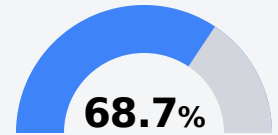

Teacher Data

57.6

Teachers

Experienced Teachers