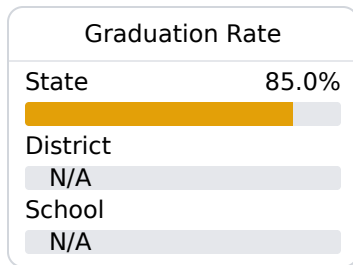

## Holmes County Central High School

Holmes Consolidated School District

9749 Brozville Road P. O. Box 270  
Lexington, MS 39095

Antwayn Patrick  
apatrick@holmesccsd.org

Due to the impact of COVID-19 on school closures in the 2019-20 school year and a waiver from the U.S. Department of Education, the Mississippi Department of Education (MDE) has no assessment and accountability data to report for the 2019-20 school year.