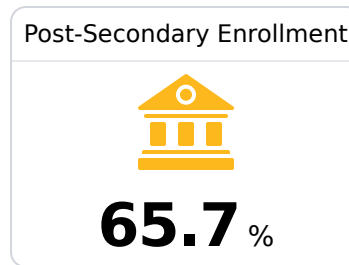

Holmes County Central High School

Holmes Consolidated School District

9749 Brozville Road P. O. Box 270
Lexington, MS 39095

Antwayn Patrick
apatrack@holmesccsd.org

Due to the impact of COVID-19 on school closures in the 2019-20 school year and a waiver from the U.S. Department of Education, the Mississippi Department of Education (MDE) has no assessment and accountability data to report for the 2019-20 school year.