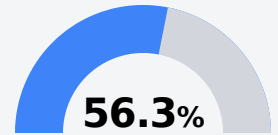

Teacher Data

16.0

Teachers

Experienced Teachers