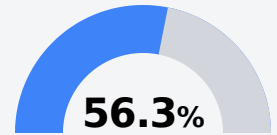

Teacher Data

16.0

Teachers

Experienced Teachers