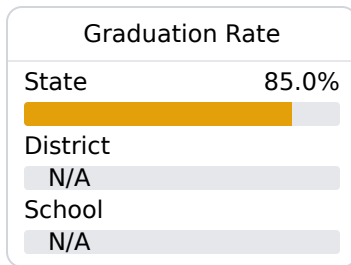

Durant Elementary School

Holmes Consolidated School District

65 West Madison Street
Durant, MS 39063

Porche Frizell Dixon
pfrizell@holmesccsd.org

Due to the impact of COVID-19 on school closures in the 2019-20 school year and a waiver from the U.S. Department of Education, the Mississippi Department of Education (MDE) has no assessment and accountability data to report for the 2019-20 school year.