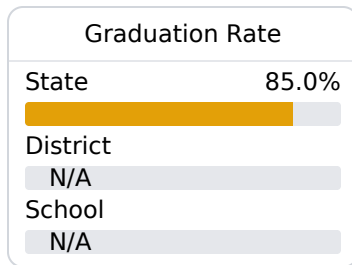

Durant Elementary School

Holmes Consolidated School District

65 West Madison Street
Durant, MS 39063

Porche Frizell Dixon
pfrizell@holmesccsd.org

Due to the impact of COVID-19 on school closures in the 2019-20 school year and a waiver from the U.S. Department of Education, the Mississippi Department of Education (MDE) has no assessment and accountability data to report for the 2019-20 school year.