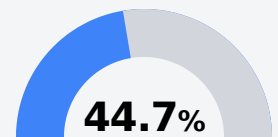

Provisional Teachers