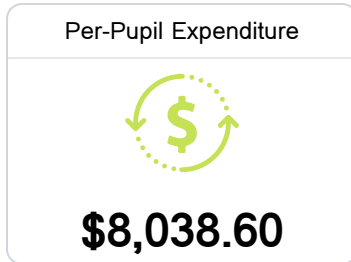

Identified for **Targeted Support and Improvement**

Due to the impact of COVID-19 on school closures in the 2019-20 school year and a waiver from the U.S. Department of Education, the Mississippi Department of Education (MDE) has no assessment and accountability data to report for the 2019-20 school year.