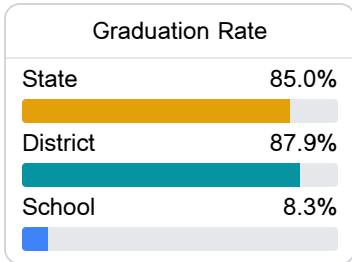

School Report Card 2019 - 2020

For more detailed information, please visit <https://msrc.mdek12.org>.

Sumner Hill Jr High School

Clinton Public School District

400 W. Northside Drive ..
Clinton, MS 39056

Dr. Alexis Walker
awalker@clintonpublicschools.com

Identified for **Targeted Support and Improvement**

Due to the impact of COVID-19 on school closures in the 2019-20 school year and a waiver from the U.S. Department of Education, the Mississippi Department of Education (MDE) has no assessment and accountability data to report for the 2019-20 school year.

Teacher Data

31.9

Teachers

79.2%

Experienced Teachers

0.0%

Provisional Teachers

99.7%

In-Field Teachers