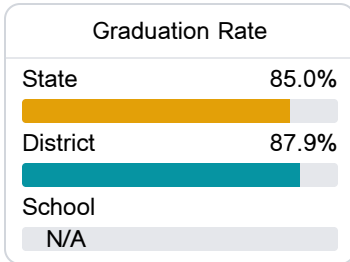

School Report Card 2019 - 2020

For more detailed information, please visit <https://msrc.mdek12.org>.

Clinton Jr High School

Clinton Public School District

711 Lakeview Drive ..
Clinton, MS 39056

Tamikia Billings
tbillings@clintonpublicschools.com

Identified for **Targeted Support and Improvement**

Due to the impact of COVID-19 on school closures in the 2019-20 school year and a waiver from the U.S. Department of Education, the Mississippi Department of Education (MDE) has no assessment and accountability data to report for the 2019-20 school year.

Teacher Data

51.3

Teachers

73.5%

Experienced Teachers

6.5%

Provisional Teachers

97.4%

In-Field Teachers