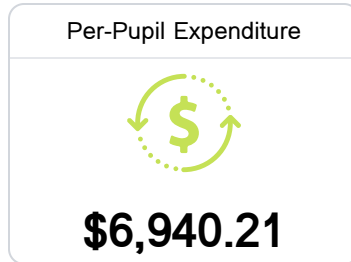

School Report Card 2019 - 2020

For more detailed information, please visit <https://msrc.mdek12.org>.

Clinton Jr High School

Clinton Public School District

711 Lakeview Drive ..
Clinton, MS 39056

Tamikia Billings
tbillings@clintonpublicschools.com

Identified for **Targeted Support and Improvement**

Due to the impact of COVID-19 on school closures in the 2019-20 school year and a waiver from the U.S. Department of Education, the Mississippi Department of Education (MDE) has no assessment and accountability data to report for the 2019-20 school year.

Teacher Data

51.3

Teachers

73.5%

Experienced Teachers

6.5%

Provisional Teachers

97.4%

In-Field Teachers