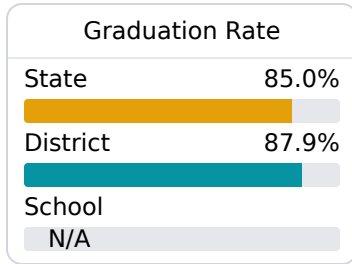

B Clinton Jr High School

Clinton Public School District

711 Lakeview Drive ..
Clinton, MS 39056

Tamikia Billings
tbillings@clintonpublicschools.com

Identified for **Targeted Support and Improvement**

Due to the impact of COVID-19 on school closures in the 2019-20 school year and a waiver from the U.S. Department of Education, the Mississippi Department of Education (MDE) has no assessment and accountability data to report for the 2019-20 school year.

Teacher Data

51.3

Teachers

73.5%

Experienced Teachers

6.5%

Provisional Teachers

97.4%

In-Field Teachers