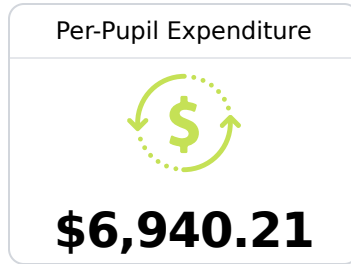

B Clinton Jr High School

Clinton Public School District

711 Lakeview Drive ..
Clinton, MS 39056

Tamikia Billings
tbillings@clintonpublicschools.com

Identified for **Targeted Support and Improvement**

Due to the impact of COVID-19 on school closures in the 2019-20 school year and a waiver from the U.S. Department of Education, the Mississippi Department of Education (MDE) has no assessment and accountability data to report for the 2019-20 school year.

Teacher Data

51.3

Teachers

73.5%

Experienced Teachers

6.5%

Provisional Teachers

97.4%

In-Field Teachers