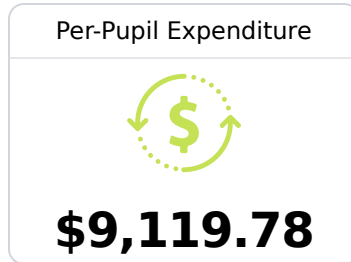

B Clinton High School

Clinton Public School District

401 Arrow Drive ..
Clinton, MS 39056

Brett Robinson
bhrobinson@clintonpublicschools.com

Identified for **Targeted Support and Improvement**

Due to the impact of COVID-19 on school closures in the 2019-20 school year and a waiver from the U.S. Department of Education, the Mississippi Department of Education (MDE) has no assessment and accountability data to report for the 2019-20 school year.

Teacher Data

66.4

Teachers

84.4%

Experienced Teachers

0.0%

Provisional Teachers

96.5%

In-Field Teachers