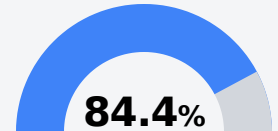

Teacher Data

66.4

Teachers

Experienced Teachers