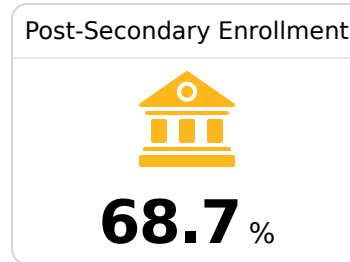

B Clinton High School

Clinton Public School District

401 Arrow Drive ..
Clinton, MS 39056

Dr. Brian Fortenberry
bfortenberry@clintonpublicschools.com

Identified for **Targeted Support and Improvement**

Due to the impact of COVID-19 on school closures in the 2019-20 school year and a waiver from the U.S. Department of Education, the Mississippi Department of Education (MDE) has no assessment and accountability data to report for the 2019-20 school year.