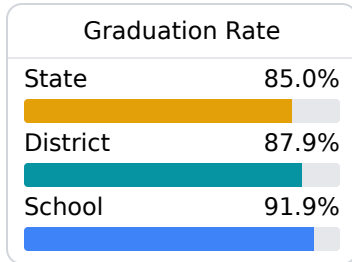

B Clinton High School

Clinton Public School District

401 Arrow Drive ..
Clinton, MS 39056

Dr. Brian Fortenberry
bfortenberry@clintonpublicschools.com

Identified for **Targeted Support and Improvement**

Due to the impact of COVID-19 on school closures in the 2019-20 school year and a waiver from the U.S. Department of Education, the Mississippi Department of Education (MDE) has no assessment and accountability data to report for the 2019-20 school year.