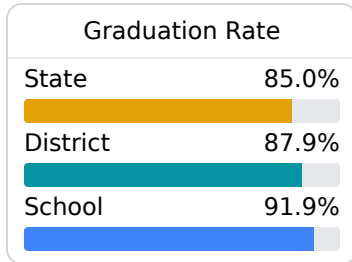

B Clinton High School

Clinton Public School District

401 Arrow Drive ..
Clinton, MS 39056

Brett Robinson
bhrobinson@clintonpublicschools.com

Identified for **Targeted Support and Improvement**

Due to the impact of COVID-19 on school closures in the 2019-20 school year and a waiver from the U.S. Department of Education, the Mississippi Department of Education (MDE) has no assessment and accountability data to report for the 2019-20 school year.

Teacher Data

66.4

Teachers

84.4%

Experienced Teachers

0.0%

Provisional Teachers

96.5%

In-Field Teachers