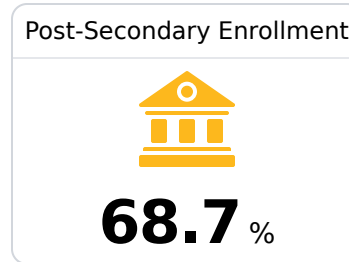

B Clinton High School

Clinton Public School District

401 Arrow Drive ..
Clinton, MS 39056

Brett Robinson
bhrobinson@clintonpublicschools.com

Identified for **Targeted Support and Improvement**

Due to the impact of COVID-19 on school closures in the 2019-20 school year and a waiver from the U.S. Department of Education, the Mississippi Department of Education (MDE) has no assessment and accountability data to report for the 2019-20 school year.

Teacher Data

66.4

Teachers

84.4%

Experienced Teachers

0.0%

Provisional Teachers

96.5%

In-Field Teachers