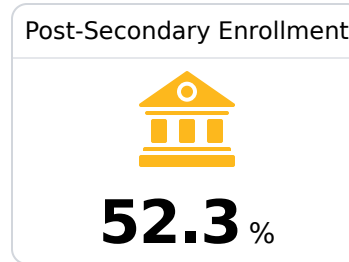

School Report Card 2019 - 2020

For more detailed information, please visit <https://msrc.mdek12.org>.

F Wingfield High School Jackson Public School District

1985 SCANLON DRIVE
Jackson, MS 39204

Roderick Smith
rsmith@jackson.k12.ms.us

Identified for **Comprehensive Support and Improvement**

Due to the impact of COVID-19 on school closures in the 2019-20 school year and a waiver from the U.S. Department of Education, the Mississippi Department of Education (MDE) has no assessment and accountability data to report for the 2019-20 school year.