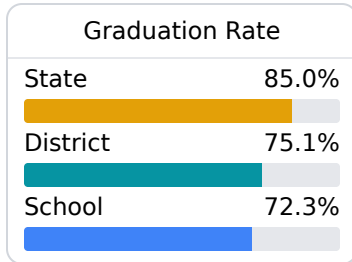

School Report Card 2019 - 2020

For more detailed information, please visit <https://msrc.mdek12.org>.

F Wingfield High School Jackson Public School District

1985 SCANLON DRIVE
Jackson, MS 39204

Roderick Smith
rsmith@jackson.k12.ms.us

Identified for **Comprehensive Support and Improvement**

Due to the impact of COVID-19 on school closures in the 2019-20 school year and a waiver from the U.S. Department of Education, the Mississippi Department of Education (MDE) has no assessment and accountability data to report for the 2019-20 school year.