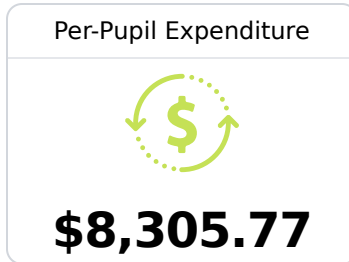

School Report Card 2019 - 2020

For more detailed information, please visit <https://msrc.mdek12.org>.

Wilkins Elementary School

Jackson Public School District

1970 CASTLE HILL DRIVE
Jackson, MS 39204

CHERYL BROWN
chebrown@jackson.k12.ms.us

Identified for **Additional Targeted Support and Improvement**

Due to the impact of COVID-19 on school closures in the 2019-20 school year and a waiver from the U.S. Department of Education, the Mississippi Department of Education (MDE) has no assessment and accountability data to report for the 2019-20 school year.