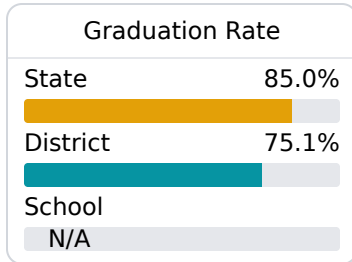

School Report Card 2019 - 2020

For more detailed information, please visit <https://msrc.mdek12.org>.

Wilkins Elementary School

Jackson Public School District

1970 CASTLE HILL DRIVE
Jackson, MS 39204

CHERYL BROWN
chebrown@jackson.k12.ms.us

Identified for **Additional Targeted Support and Improvement**

Due to the impact of COVID-19 on school closures in the 2019-20 school year and a waiver from the U.S. Department of Education, the Mississippi Department of Education (MDE) has no assessment and accountability data to report for the 2019-20 school year.