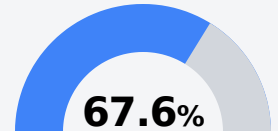

Teacher Data

22.0

Teachers

Experienced Teachers