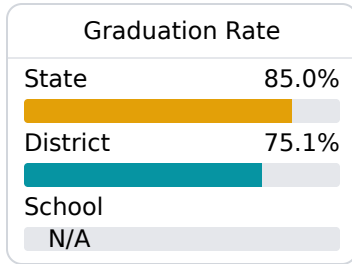

## Whitten Middle School

Jackson Public School District

210 DANIEL LAKE BOULEVARD  
Jackson, MS 39212

Paula Epps  
pepps@jackson.k12.ms.us

Identified for **Comprehensive Support and Improvement**

Due to the impact of COVID-19 on school closures in the 2019-20 school year and a waiver from the U.S. Department of Education, the Mississippi Department of Education (MDE) has no assessment and accountability data to report for the 2019-20 school year.