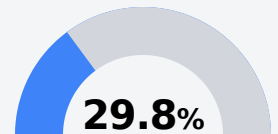

Provisional Teachers