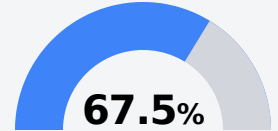

Teacher Data

29.3

Teachers

Experienced Teachers