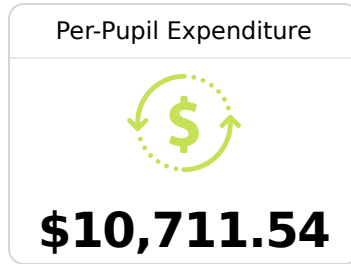

Cardozo Middle School

Jackson Public School District

3180 McDowell Rd Ext
Jackson, MS 39212

Brad Blake
bblake@jackson.k12.ms.us

Identified for **Comprehensive Support and Improvement**

Due to the impact of COVID-19 on school closures in the 2019-20 school year and a waiver from the U.S. Department of Education, the Mississippi Department of Education (MDE) has no assessment and accountability data to report for the 2019-20 school year.