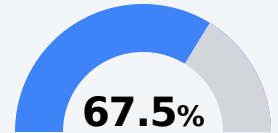

Teacher Data

29.3

Teachers

Experienced Teachers