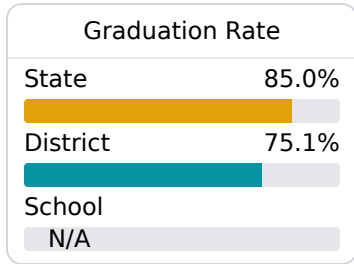

## Cardozo Middle School

Jackson Public School District

3180 McDowell Rd Ext  
Jackson, MS 39212

Brad Blake  
bblake@jackson.k12.ms.us

Identified for **Comprehensive Support and Improvement**

Due to the impact of COVID-19 on school closures in the 2019-20 school year and a waiver from the U.S. Department of Education, the Mississippi Department of Education (MDE) has no assessment and accountability data to report for the 2019-20 school year.