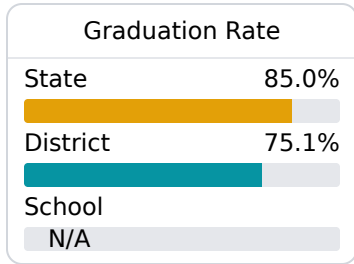

Cardozo Middle School

Jackson Public School District

3180 McDowell Rd Ext
Jackson, MS 39212

Brad Blake
bblake@jackson.k12.ms.us

Identified for **Comprehensive Support and Improvement**

Due to the impact of COVID-19 on school closures in the 2019-20 school year and a waiver from the U.S. Department of Education, the Mississippi Department of Education (MDE) has no assessment and accountability data to report for the 2019-20 school year.