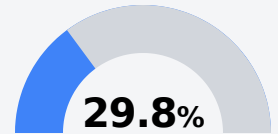

Provisional Teachers