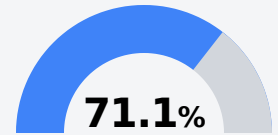

Teacher Data

23.9

Teachers

Experienced Teachers