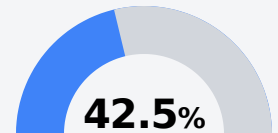

Teacher Data

20.8

Teachers

Experienced Teachers