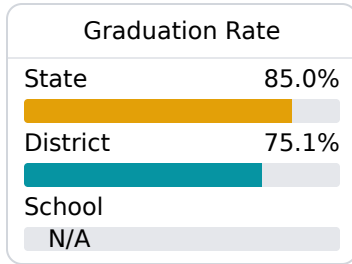

Van Winkle Elementary School

Jackson Public School District

1655 WHITING ROAD
Jackson, MS 39209

Dr. Ashanti Barnes
asbarnes@jackson.k12.ms.us

Identified for **Additional Targeted Support and Improvement**

Due to the impact of COVID-19 on school closures in the 2019-20 school year and a waiver from the U.S. Department of Education, the Mississippi Department of Education (MDE) has no assessment and accountability data to report for the 2019-20 school year.

Teacher Data

20.8

Teachers

Experienced Teachers

Provisional Teachers

In-Field Teachers