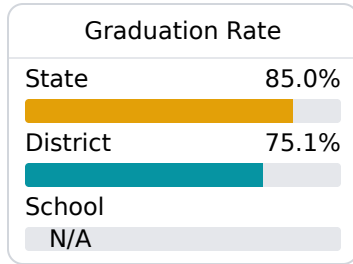

School Report Card 2019 - 2020

For more detailed information, please visit <https://msrc.mdek12.org>.

Sykes Elementary School Jackson Public School District

3555 SIMPSON STREET
Jackson, MS 39212

Kimberly Hulitt Griggs
kgriggs@jackson.k12.ms.us

Identified for **Comprehensive Support and Improvement**

Due to the impact of COVID-19 on school closures in the 2019-20 school year and a waiver from the U.S. Department of Education, the Mississippi Department of Education (MDE) has no assessment and accountability data to report for the 2019-20 school year.

Teacher Data

22.6

Teachers

Experienced Teachers

Provisional Teachers

In-Field Teachers