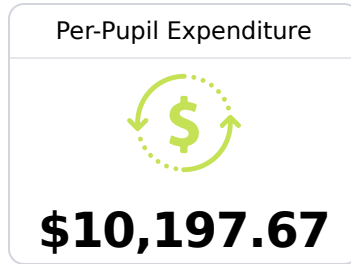

School Report Card 2019 - 2020

For more detailed information, please visit <https://msrc.mdek12.org>.

Sykes Elementary School Jackson Public School District

3555 SIMPSON STREET
Jackson, MS 39212

Kimberly Hulitt Griggs
kgriggs@jackson.k12.ms.us

Identified for **Comprehensive Support and Improvement**

Due to the impact of COVID-19 on school closures in the 2019-20 school year and a waiver from the U.S. Department of Education, the Mississippi Department of Education (MDE) has no assessment and accountability data to report for the 2019-20 school year.

Teacher Data

22.6

Teachers

Experienced Teachers

Provisional Teachers

In-Field Teachers