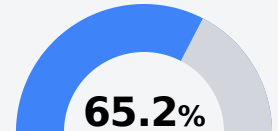

Teacher Data

22.6

Teachers

Experienced Teachers