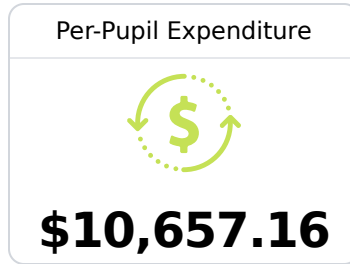

Identified for **Targeted Support and Improvement**

Due to the impact of COVID-19 on school closures in the 2019-20 school year and a waiver from the U.S. Department of Education, the Mississippi Department of Education (MDE) has no assessment and accountability data to report for the 2019-20 school year.