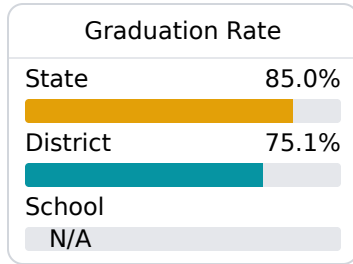

School Report Card 2019 - 2020

For more detailed information, please visit <https://msrc.mdek12.org>.

Siwell Middle School Jackson Public School District

1983 N SIWELL ROAD
Jackson, MS 39209

Donald Boyd
dboyd@jackson.k12.ms.us

Identified for **Targeted Support and Improvement**

Due to the impact of COVID-19 on school closures in the 2019-20 school year and a waiver from the U.S. Department of Education, the Mississippi Department of Education (MDE) has no assessment and accountability data to report for the 2019-20 school year.

Teacher Data

30.7

Teachers

80.6%

Experienced Teachers

7.3%

Provisional Teachers

89.1%

In-Field Teachers