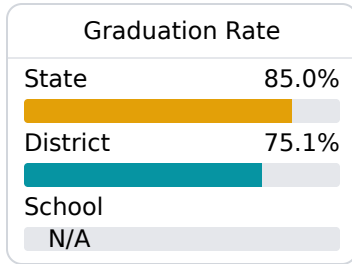

## **Siwell Middle School** Jackson Public School District

 1983 N SIWELL ROAD  
Jackson, MS 39209

 Donald Boyd  
dboyd@jackson.k12.ms.us

Identified for **Targeted Support and Improvement**

Due to the impact of COVID-19 on school closures in the 2019-20 school year and a waiver from the U.S. Department of Education, the Mississippi Department of Education (MDE) has no assessment and accountability data to report for the 2019-20 school year.