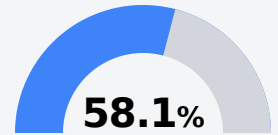

Teacher Data

16.4

Teachers

Experienced Teachers