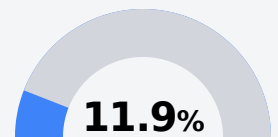

Graduation Rate	
State	85.0%
District	75.1%
School	N/A

Teacher Data

16.4

Teachers

Experienced Teachers

Provisional Teachers

In-Field Teachers