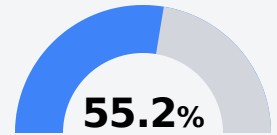

Teacher Data

63.4

Teachers

Experienced Teachers