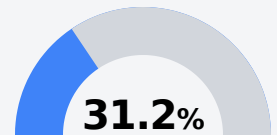

Provisional Teachers