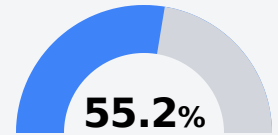

Teacher Data

63.4

Teachers

Experienced Teachers