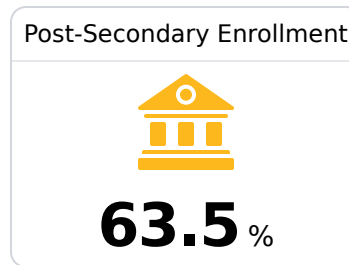

## **F** Provine High School Jackson Public School District

 2400 ROBINSON ROAD  
Jackson, MS 39209

 Dr. Shelita Brown  
sbrown@jackson.k12.ms.us

Due to the impact of COVID-19 on school closures in the 2019-20 school year and a waiver from the U.S. Department of Education, the Mississippi Department of Education (MDE) has no assessment and accountability data to report for the 2019-20 school year.