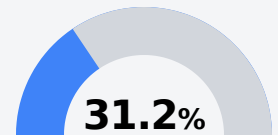

Provisional Teachers