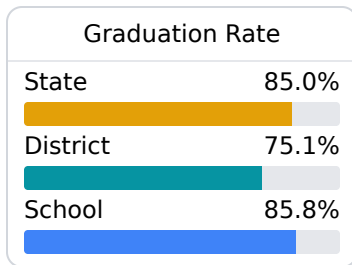

F Provine High School Jackson Public School District

 2400 ROBINSON ROAD
Jackson, MS 39209

 Dr. Shelita Brown
sbrown@jackson.k12.ms.us

Due to the impact of COVID-19 on school closures in the 2019-20 school year and a waiver from the U.S. Department of Education, the Mississippi Department of Education (MDE) has no assessment and accountability data to report for the 2019-20 school year.