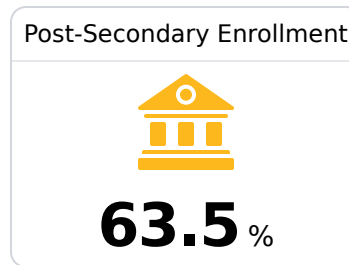

F Provine High School Jackson Public School District

 2400 ROBINSON ROAD
Jackson, MS 39209

 Dr. Shelita Brown
sbrown@jackson.k12.ms.us

Due to the impact of COVID-19 on school closures in the 2019-20 school year and a waiver from the U.S. Department of Education, the Mississippi Department of Education (MDE) has no assessment and accountability data to report for the 2019-20 school year.