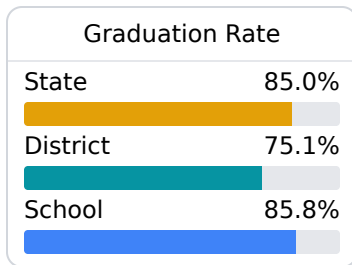

## **F** Provine High School Jackson Public School District

 2400 ROBINSON ROAD  
Jackson, MS 39209

 Dr. Shelita Brown  
sbrown@jackson.k12.ms.us

Due to the impact of COVID-19 on school closures in the 2019-20 school year and a waiver from the U.S. Department of Education, the Mississippi Department of Education (MDE) has no assessment and accountability data to report for the 2019-20 school year.