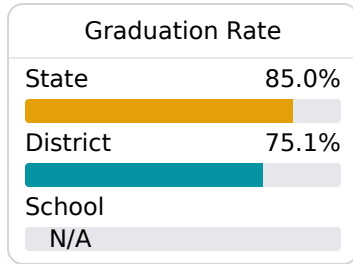

F Powell Middle School Jackson Public School District

 3655 LIVINGSTON ROAD
Jackson, MS 39213

 Ranald Johnson
ranajohnson@jackson.k12.ms.us

Identified for **Comprehensive Support and Improvement**

Due to the impact of COVID-19 on school closures in the 2019-20 school year and a waiver from the U.S. Department of Education, the Mississippi Department of Education (MDE) has no assessment and accountability data to report for the 2019-20 school year.