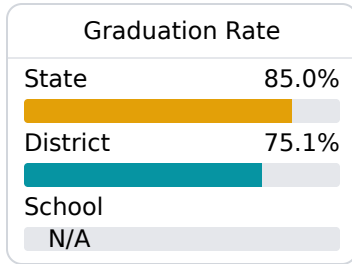

School Report Card 2019 - 2020

For more detailed information, please visit <https://msrc.mdek12.org>.

F Peeples Middle School Jackson Public School District

2940 Belvedere Drive
Jackson, MS 39212

Dr. Naomi Welch
nwelch@jackson.k12.ms.us

Identified for **Additional Targeted Support and Improvement**

Due to the impact of COVID-19 on school closures in the 2019-20 school year and a waiver from the U.S. Department of Education, the Mississippi Department of Education (MDE) has no assessment and accountability data to report for the 2019-20 school year.

Teacher Data

32.0

Teachers

63.3%

Experienced Teachers

22.5%

Provisional Teachers

96.8%

In-Field Teachers