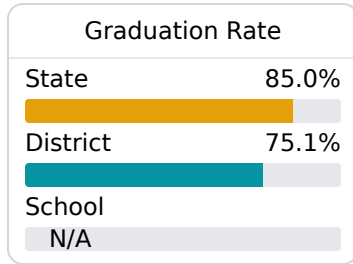

F Peeples Middle School Jackson Public School District

2940 Belvedere Drive
Jackson, MS 39212

Dr. Spurgeon Banyard
spbanyard@jackson.k12.ms.us

Identified for **Additional Targeted Support and Improvement**

Due to the impact of COVID-19 on school closures in the 2019-20 school year and a waiver from the U.S. Department of Education, the Mississippi Department of Education (MDE) has no assessment and accountability data to report for the 2019-20 school year.

Teacher Data

32.0

Teachers

63.3%

Experienced Teachers

22.5%

Provisional Teachers

96.8%

In-Field Teachers