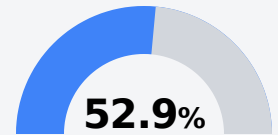

Teacher Data

21.1

Teachers

Experienced Teachers