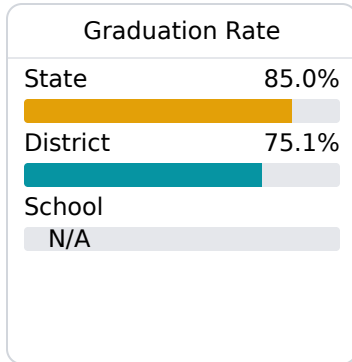

F Oak Forest Elementary School

Jackson Public School District

1831 SMALLWOOD DRIVE
Jackson, MS 39212

Lutithia Lockett
lulockett@jackson.k12.ms.us

Identified for **Additional Targeted Support and Improvement**

Due to the impact of COVID-19 on school closures in the 2019-20 school year and a waiver from the U.S. Department of Education, the Mississippi Department of Education (MDE) has no assessment and accountability data to report for the 2019-20 school year.

Teacher Data

21.1

Teachers

Experienced Teachers

Provisional Teachers

In-Field Teachers