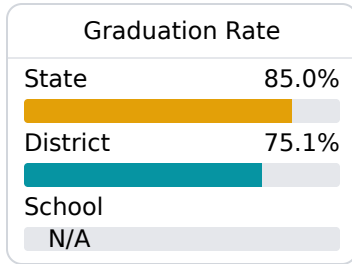

F Oak Forest Elementary School Jackson Public School District

1831 SMALLWOOD DRIVE
Jackson, MS 39212

Camesha Hatchett
chatchett@jackson.k12.ms.us

Identified for **Additional Targeted Support and Improvement**

Due to the impact of COVID-19 on school closures in the 2019-20 school year and a waiver from the U.S. Department of Education, the Mississippi Department of Education (MDE) has no assessment and accountability data to report for the 2019-20 school year.