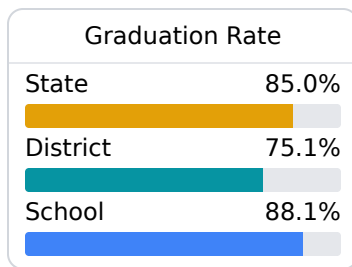

D Murrah High School Jackson Public School District

 1400 MURRAH DRIVE
Jackson, MS 39202

 Dr. Alvanette Buchanan
althomas@jackson.k12.ms.us

Due to the impact of COVID-19 on school closures in the 2019-20 school year and a waiver from the U.S. Department of Education, the Mississippi Department of Education (MDE) has no assessment and accountability data to report for the 2019-20 school year.