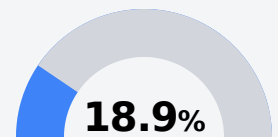

Provisional Teachers