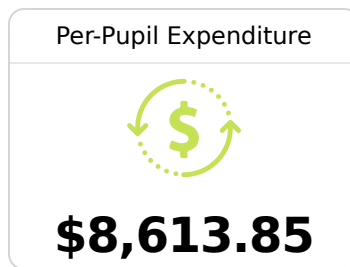

D Murrah High School Jackson Public School District

 1400 MURRAH DRIVE
Jackson, MS 39202

 Dr. Alvanette Buchanan
althomas@jackson.k12.ms.us

Due to the impact of COVID-19 on school closures in the 2019-20 school year and a waiver from the U.S. Department of Education, the Mississippi Department of Education (MDE) has no assessment and accountability data to report for the 2019-20 school year.