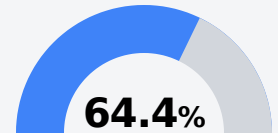

Teacher Data

87.3

Teachers

Experienced Teachers