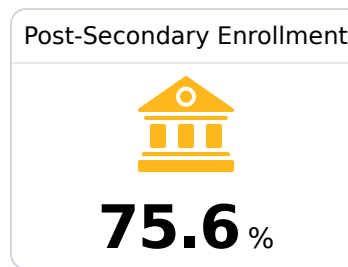

D Murrah High School Jackson Public School District

 1400 MURRAH DRIVE
Jackson, MS 39202

 Dr. Alvanette Buchanan
althomas@jackson.k12.ms.us

Due to the impact of COVID-19 on school closures in the 2019-20 school year and a waiver from the U.S. Department of Education, the Mississippi Department of Education (MDE) has no assessment and accountability data to report for the 2019-20 school year.