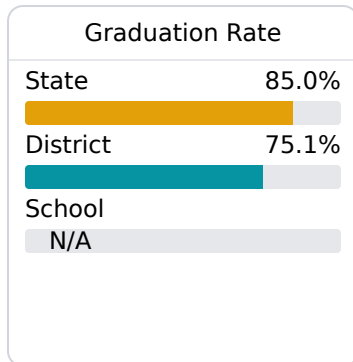

B Mc Leod Elementary School

Jackson Public School District

1616 SANDLEWOOD PLACE
Jackson, MS 39211

Mathis Sheriff
msheriff@jackson.k12.ms.us

Identified for **Comprehensive Support and Improvement**

Due to the impact of COVID-19 on school closures in the 2019-20 school year and a waiver from the U.S. Department of Education, the Mississippi Department of Education (MDE) has no assessment and accountability data to report for the 2019-20 school year.

Teacher Data

26.7

Teachers

100.0%

Experienced Teachers

7.5%

Provisional Teachers

100.0%

In-Field Teachers