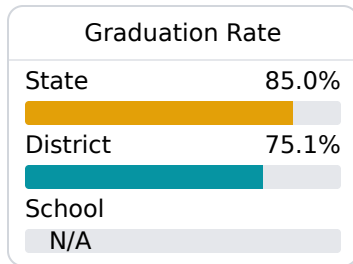

B Mc Leod Elementary School

Jackson Public School District

1616 SANDLEWOOD PLACE
Jackson, MS 39211

April Benjamin
awilliams@jackson.k12.ms.us

Identified for **Comprehensive Support and Improvement**

Due to the impact of COVID-19 on school closures in the 2019-20 school year and a waiver from the U.S. Department of Education, the Mississippi Department of Education (MDE) has no assessment and accountability data to report for the 2019-20 school year.

Teacher Data

26.7

Teachers

100.0%

Experienced Teachers

7.5%

Provisional Teachers

100.0%

In-Field Teachers