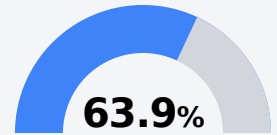

Teacher Data

24.8

Teachers

Experienced Teachers