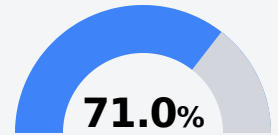

Teacher Data

27.2

Teachers

Experienced Teachers