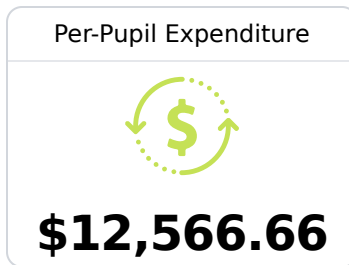

Graduation Rate	
State	85.0%
District	75.1%
School	N/A