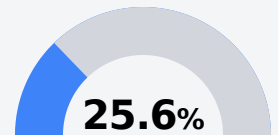

Graduation Rate	
State	85.0%
District	75.1%
School	N/A

Teacher Data

16.1

Teachers

Experienced Teachers

Provisional Teachers

In-Field Teachers