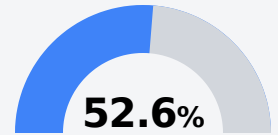

Teacher Data

16.1

Teachers

Experienced Teachers