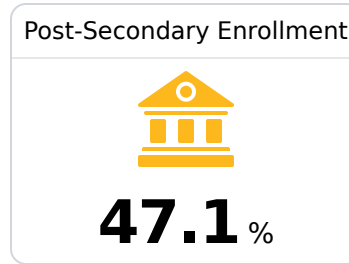

Lanier High School Jackson Public School District

 833 W MAPLE STREET
Jackson, MS 39203

 Dr. Valerie Bradley
valbradley@jackson.k12.ms.us

Identified for **Comprehensive Support and Improvement**

Due to the impact of COVID-19 on school closures in the 2019-20 school year and a waiver from the U.S. Department of Education, the Mississippi Department of Education (MDE) has no assessment and accountability data to report for the 2019-20 school year.