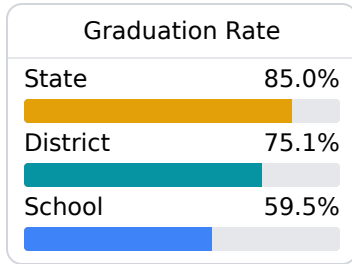

F Lanier High School Jackson Public School District

 833 W MAPLE STREET
Jackson, MS 39203

 Dr. Valerie Bradley
valbradley@jackson.k12.ms.us

Identified for **Comprehensive Support and Improvement**

Due to the impact of COVID-19 on school closures in the 2019-20 school year and a waiver from the U.S. Department of Education, the Mississippi Department of Education (MDE) has no assessment and accountability data to report for the 2019-20 school year.