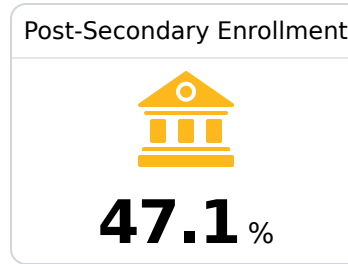

F Lanier High School Jackson Public School District

 833 W MAPLE STREET
Jackson, MS 39203

 Dr. Valerie Bradley
valbradley@jackson.k12.ms.us

Identified for **Comprehensive Support and Improvement**

Due to the impact of COVID-19 on school closures in the 2019-20 school year and a waiver from the U.S. Department of Education, the Mississippi Department of Education (MDE) has no assessment and accountability data to report for the 2019-20 school year.