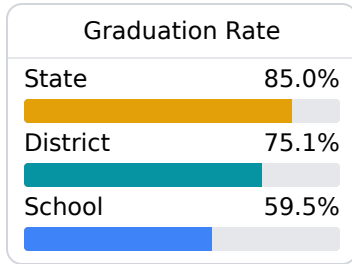

Lanier High School Jackson Public School District

 833 W MAPLE STREET
Jackson, MS 39203

 Dr. Valerie Bradley
valbradley@jackson.k12.ms.us

Identified for **Comprehensive Support and Improvement**

Due to the impact of COVID-19 on school closures in the 2019-20 school year and a waiver from the U.S. Department of Education, the Mississippi Department of Education (MDE) has no assessment and accountability data to report for the 2019-20 school year.