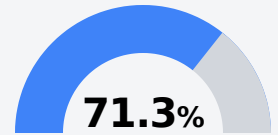

Teacher Data

19.8

Teachers

Experienced Teachers