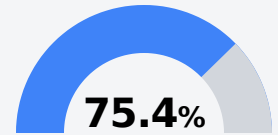

Teacher Data

20.3

Teachers

Experienced Teachers