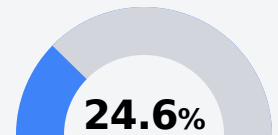

Graduation Rate	
State	85.0%
District	75.1%
School	N/A

Teacher Data

20.3

Teachers

Experienced Teachers

Provisional Teachers

In-Field Teachers