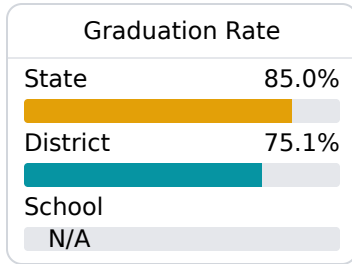

Identified for **Additional Targeted Support and Improvement**

Due to the impact of COVID-19 on school closures in the 2019-20 school year and a waiver from the U.S. Department of Education, the Mississippi Department of Education (MDE) has no assessment and accountability data to report for the 2019-20 school year.