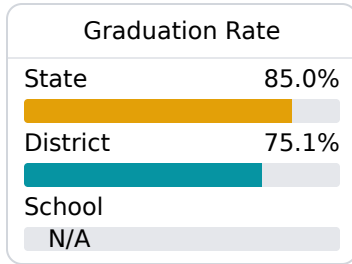

## Hardy Middle School

Jackson Public School District

545 ELLIS AVENUE  
Jackson, MS 39209

Adrienne Lacey-Griffin  
alacey@jackson.k12.ms.us

Identified for **Targeted Support and Improvement**

Due to the impact of COVID-19 on school closures in the 2019-20 school year and a waiver from the U.S. Department of Education, the Mississippi Department of Education (MDE) has no assessment and accountability data to report for the 2019-20 school year.