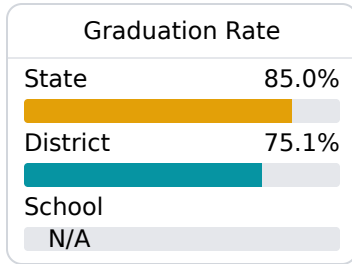

F Galloway Elementary School Jackson Public School District

186 IDLEWILD STREET
Jackson, MS 39203

Linda Murray
lmurray@jackson.k12.ms.us

Identified for **Additional Targeted Support and Improvement**

Due to the impact of COVID-19 on school closures in the 2019-20 school year and a waiver from the U.S. Department of Education, the Mississippi Department of Education (MDE) has no assessment and accountability data to report for the 2019-20 school year.

Teacher Data

19.5

Teachers

74.8%

Experienced Teachers

23.9%

Provisional Teachers

95.9%

In-Field Teachers