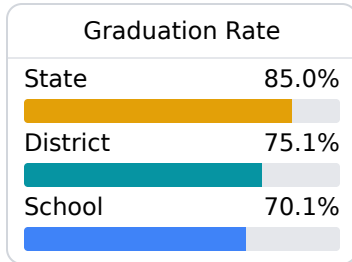

## Forest Hill High School

Jackson Public School District

2607 RAYMOND ROAD  
Jackson, MS 39212

Torrey Hampton  
tohampton@jackson.k12.ms.us

Identified for **Additional Targeted Support and Improvement**

Due to the impact of COVID-19 on school closures in the 2019-20 school year and a waiver from the U.S. Department of Education, the Mississippi Department of Education (MDE) has no assessment and accountability data to report for the 2019-20 school year.