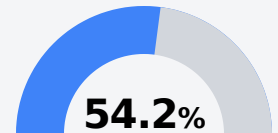

Teacher Data

65.2

Teachers

Experienced Teachers