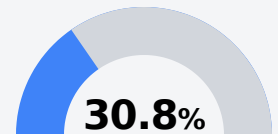

Provisional Teachers