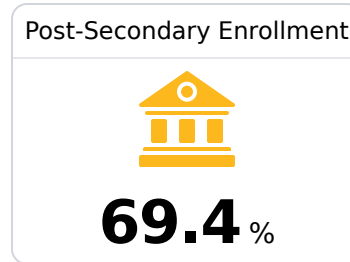

## Forest Hill High School

Jackson Public School District

2607 RAYMOND ROAD  
Jackson, MS 39212

Torrey Hampton  
tohampton@jackson.k12.ms.us

Identified for **Additional Targeted Support and Improvement**

Due to the impact of COVID-19 on school closures in the 2019-20 school year and a waiver from the U.S. Department of Education, the Mississippi Department of Education (MDE) has no assessment and accountability data to report for the 2019-20 school year.