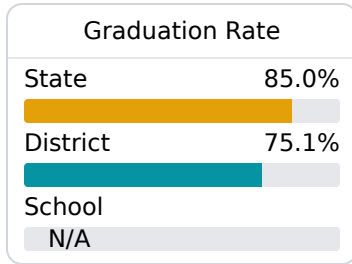

School Report Card 2019 - 2020

For more detailed information, please visit <https://msrc.mdek12.org>.

D Chastain Middle School Jackson Public School District

4650 MANHATTAN ROAD
Jackson, MS 39206

Sharon Terrell
shterrell@jackson.k12.ms.us

Identified for **Comprehensive Support and Improvement**

Due to the impact of COVID-19 on school closures in the 2019-20 school year and a waiver from the U.S. Department of Education, the Mississippi Department of Education (MDE) has no assessment and accountability data to report for the 2019-20 school year.

Teacher Data

48.8

Teachers

68.5%

Experienced Teachers

17.5%

Provisional Teachers

98.4%

In-Field Teachers