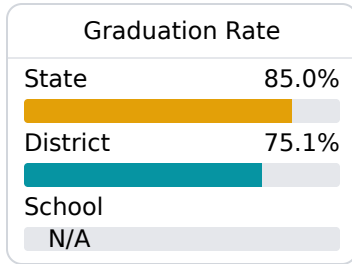

D Chastain Middle School Jackson Public School District

 4650 MANHATTAN ROAD
Jackson, MS 39206

 Sharon Terrell
shterrell@jackson.k12.ms.us

Identified for **Comprehensive Support and Improvement**

Due to the impact of COVID-19 on school closures in the 2019-20 school year and a waiver from the U.S. Department of Education, the Mississippi Department of Education (MDE) has no assessment and accountability data to report for the 2019-20 school year.