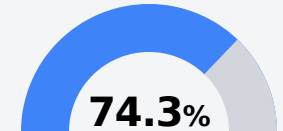

Teacher Data

34.5

Teachers

Experienced Teachers