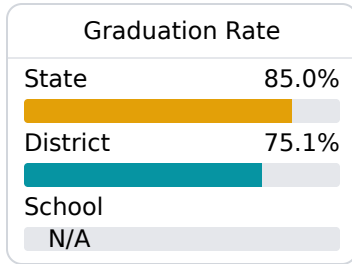

F Brinkley Middle School Jackson Public School District

3535 ALBERMARLE ROAD
Jackson, MS 39213

Mr Jeffrey Mumford
jmumford@jackson.k12.ms.us

Identified for **Comprehensive Support and Improvement**

Due to the impact of COVID-19 on school closures in the 2019-20 school year and a waiver from the U.S. Department of Education, the Mississippi Department of Education (MDE) has no assessment and accountability data to report for the 2019-20 school year.

Teacher Data

34.5

Teachers

Experienced Teachers

Provisional Teachers

In-Field Teachers