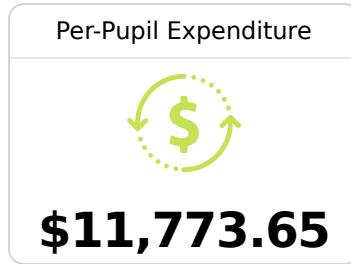

Due to the impact of COVID-19 on school closures in the 2019-20 school year and a waiver from the U.S. Department of Education, the Mississippi Department of Education (MDE) has no assessment and accountability data to report for the 2019-20 school year.