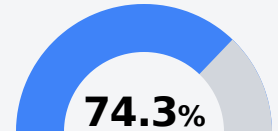

Teacher Data

34.5

Teachers

Experienced Teachers