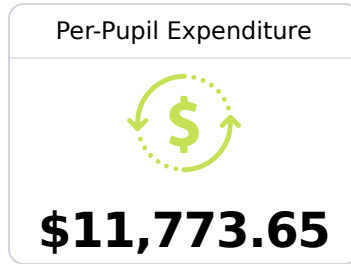

F Brinkley Middle School Jackson Public School District

 3535 ALBERMARLE ROAD
Jackson, MS 39213

 Mr. Victor Ellis
vellissr@jackson.k12.ms.us

Identified for **Comprehensive Support and Improvement**

Due to the impact of COVID-19 on school closures in the 2019-20 school year and a waiver from the U.S. Department of Education, the Mississippi Department of Education (MDE) has no assessment and accountability data to report for the 2019-20 school year.