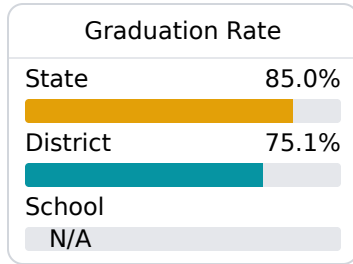

F Brinkley Middle School Jackson Public School District

3535 ALBERMARLE ROAD
Jackson, MS 39213

Mr. Victor Ellis
vellissr@jackson.k12.ms.us

Identified for **Comprehensive Support and Improvement**

Due to the impact of COVID-19 on school closures in the 2019-20 school year and a waiver from the U.S. Department of Education, the Mississippi Department of Education (MDE) has no assessment and accountability data to report for the 2019-20 school year.

Teacher Data

34.5

Teachers

74.3%

Experienced Teachers

15.0%

Provisional Teachers

99.0%

In-Field Teachers