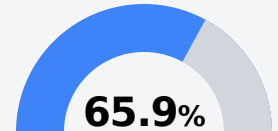

Teacher Data

29.9

Teachers

Experienced Teachers