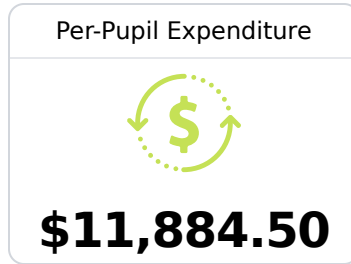

D Blackburn Middle School Jackson Public School District

 1311 W PEARL STREET
Jackson, MS 39203

 Eric Jackson
erijackson@jackson.k12.ms.us

Identified for **Comprehensive Support and Improvement**

Due to the impact of COVID-19 on school closures in the 2019-20 school year and a waiver from the U.S. Department of Education, the Mississippi Department of Education (MDE) has no assessment and accountability data to report for the 2019-20 school year.