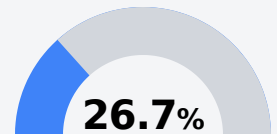

Provisional Teachers