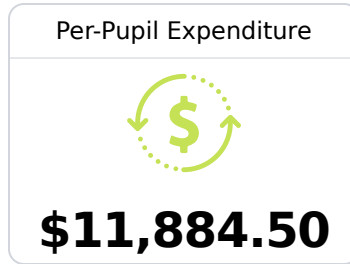

D Blackburn Middle School

Jackson Public School District

 1311 W PEARL STREET
Jackson, MS 39203

 Eric Jackson
erijackson@jackson.k12.ms.us

Identified for **Comprehensive Support and Improvement**

Due to the impact of COVID-19 on school closures in the 2019-20 school year and a waiver from the U.S. Department of Education, the Mississippi Department of Education (MDE) has no assessment and accountability data to report for the 2019-20 school year.