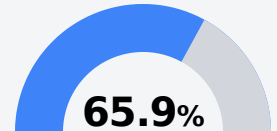

Teacher Data

29.9

Teachers

Experienced Teachers