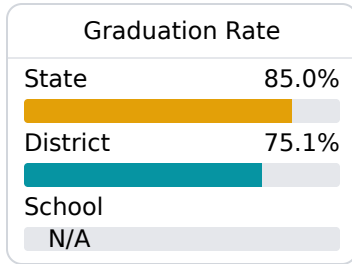

D Blackburn Middle School

Jackson Public School District

 1311 W PEARL STREET
Jackson, MS 39203

 Eric Jackson
erijackson@jackson.k12.ms.us

Identified for **Comprehensive Support and Improvement**

Due to the impact of COVID-19 on school closures in the 2019-20 school year and a waiver from the U.S. Department of Education, the Mississippi Department of Education (MDE) has no assessment and accountability data to report for the 2019-20 school year.