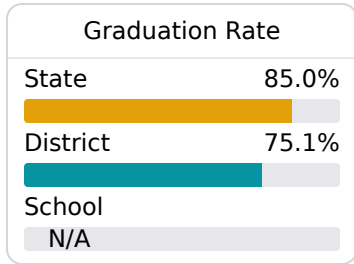

D Blackburn Middle School Jackson Public School District

 1311 W PEARL STREET
Jackson, MS 39203

 Eric Jackson
erijackson@jackson.k12.ms.us

Identified for **Comprehensive Support and Improvement**

Due to the impact of COVID-19 on school closures in the 2019-20 school year and a waiver from the U.S. Department of Education, the Mississippi Department of Education (MDE) has no assessment and accountability data to report for the 2019-20 school year.