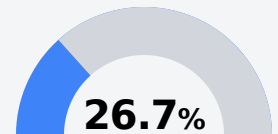

Provisional Teachers