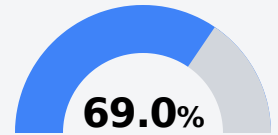

Teacher Data

27.8

Teachers

Experienced Teachers