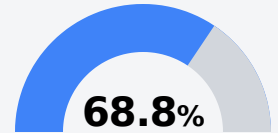

Teacher Data

40.5

Teachers

Experienced Teachers