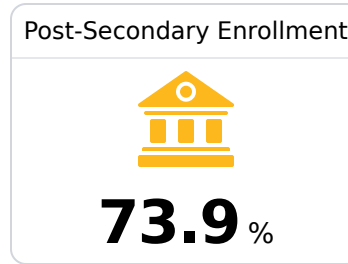

## Raymond High School

Hinds County School District

14050 HWY 18  
Raymond, MS 39154

Charles Willis  
cwillis@hinds.k12.ms.us

Identified for **Additional Targeted Support and Improvement**

Due to the impact of COVID-19 on school closures in the 2019-20 school year and a waiver from the U.S. Department of Education, the Mississippi Department of Education (MDE) has no assessment and accountability data to report for the 2019-20 school year.