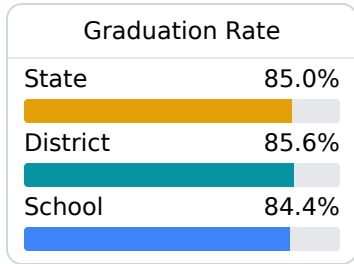

Raymond High School

Hinds County School District

14050 HWY 18
Raymond, MS 39154

Charles Willis
cwillis@hinds.k12.ms.us

Identified for **Additional Targeted Support and Improvement**

Due to the impact of COVID-19 on school closures in the 2019-20 school year and a waiver from the U.S. Department of Education, the Mississippi Department of Education (MDE) has no assessment and accountability data to report for the 2019-20 school year.