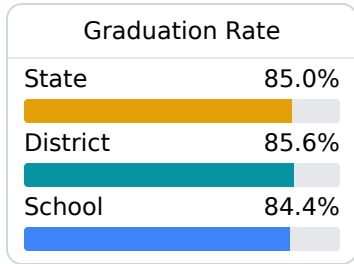

## Raymond High School

Hinds County School District

14050 HWY 18  
Raymond, MS 39154

Charles Willis  
cwillis@hinds.k12.ms.us

Identified for **Additional Targeted Support and Improvement**

Due to the impact of COVID-19 on school closures in the 2019-20 school year and a waiver from the U.S. Department of Education, the Mississippi Department of Education (MDE) has no assessment and accountability data to report for the 2019-20 school year.