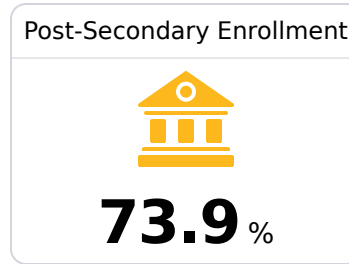

Raymond High School

Hinds County School District

14050 HWY 18
Raymond, MS 39154

Charles Willis
cwillis@hinds.k12.ms.us

Identified for **Additional Targeted Support and Improvement**

Due to the impact of COVID-19 on school closures in the 2019-20 school year and a waiver from the U.S. Department of Education, the Mississippi Department of Education (MDE) has no assessment and accountability data to report for the 2019-20 school year.