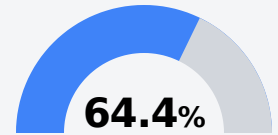

Teacher Data

72.4

Teachers

Experienced Teachers