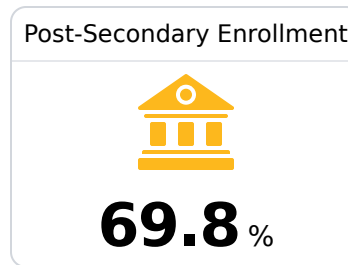

Terry High School Hinds County School District

 235 W Beasley Street
Terry, MS 39170

 Matthew Scott
mScott@hinds.k12.ms.us

Due to the impact of COVID-19 on school closures in the 2019-20 school year and a waiver from the U.S. Department of Education, the Mississippi Department of Education (MDE) has no assessment and accountability data to report for the 2019-20 school year.