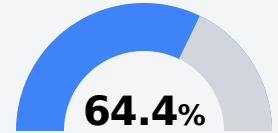

Teacher Data

72.4

Teachers

Experienced Teachers