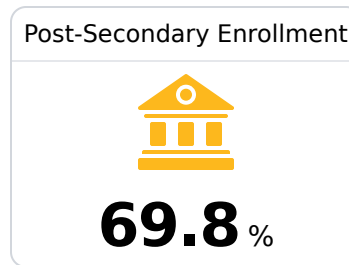

Terry High School

Hinds County School District

 235 W Beasley Street
Terry, MS 39170

 Matthew Scott
mscott@hinds.k12.ms.us

Due to the impact of COVID-19 on school closures in the 2019-20 school year and a waiver from the U.S. Department of Education, the Mississippi Department of Education (MDE) has no assessment and accountability data to report for the 2019-20 school year.