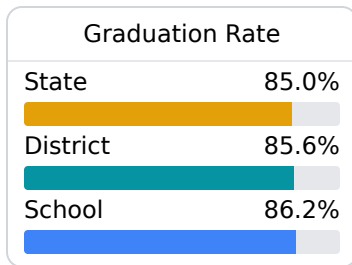

Terry High School Hinds County School District

 235 W Beasley Street
Terry, MS 39170

 Matthew Scott
mScott@hinds.k12.ms.us

Due to the impact of COVID-19 on school closures in the 2019-20 school year and a waiver from the U.S. Department of Education, the Mississippi Department of Education (MDE) has no assessment and accountability data to report for the 2019-20 school year.