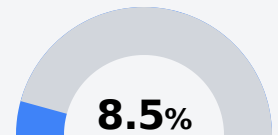

Provisional Teachers