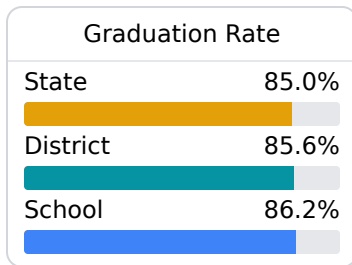

Terry High School

Hinds County School District

 235 W Beasley Street
Terry, MS 39170

 Matthew Scott
mscott@hinds.k12.ms.us

Due to the impact of COVID-19 on school closures in the 2019-20 school year and a waiver from the U.S. Department of Education, the Mississippi Department of Education (MDE) has no assessment and accountability data to report for the 2019-20 school year.