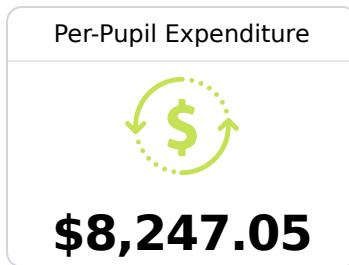

Terry High School

Hinds County School District

 235 W Beasley Street
Terry, MS 39170

 Matthew Scott
mscott@hinds.k12.ms.us

Due to the impact of COVID-19 on school closures in the 2019-20 school year and a waiver from the U.S. Department of Education, the Mississippi Department of Education (MDE) has no assessment and accountability data to report for the 2019-20 school year.