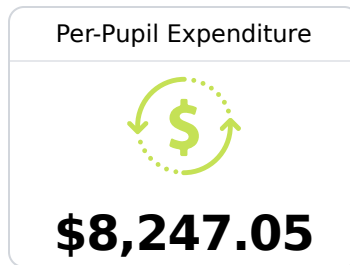

Terry High School Hinds County School District

 235 W Beasley Street
Terry, MS 39170

 Matthew Scott
mScott@hinds.k12.ms.us

Due to the impact of COVID-19 on school closures in the 2019-20 school year and a waiver from the U.S. Department of Education, the Mississippi Department of Education (MDE) has no assessment and accountability data to report for the 2019-20 school year.