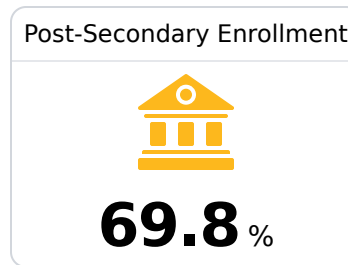

Terry High School

Hinds County School District

 235 W Beasley Street
Terry, MS 39170

 Matthew Scott
mscott@hinds.k12.ms.us

Due to the impact of COVID-19 on school closures in the 2019-20 school year and a waiver from the U.S. Department of Education, the Mississippi Department of Education (MDE) has no assessment and accountability data to report for the 2019-20 school year.