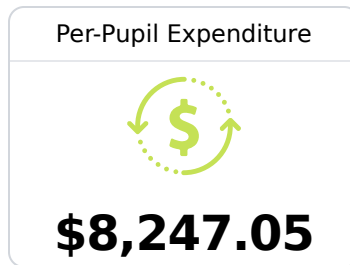

Terry High School

Hinds County School District

 235 W Beasley Street
Terry, MS 39170

 Matthew Scott
mscott@hinds.k12.ms.us

Due to the impact of COVID-19 on school closures in the 2019-20 school year and a waiver from the U.S. Department of Education, the Mississippi Department of Education (MDE) has no assessment and accountability data to report for the 2019-20 school year.