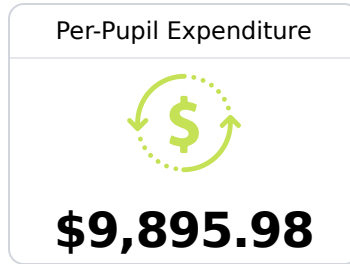

B Utica Elementary/Middle School

Hinds County School District

260 HWY 18 & 27
Utica, MS 39175

Jimmy Tullos
jtullos@hinds.k12.ms.us

Identified for **Additional Targeted Support and Improvement**

Due to the impact of COVID-19 on school closures in the 2019-20 school year and a waiver from the U.S. Department of Education, the Mississippi Department of Education (MDE) has no assessment and accountability data to report for the 2019-20 school year.

Teacher Data

28.3

Teachers

Experienced Teachers

Provisional Teachers

In-Field Teachers