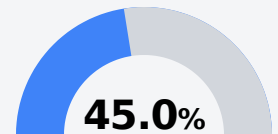

Provisional Teachers