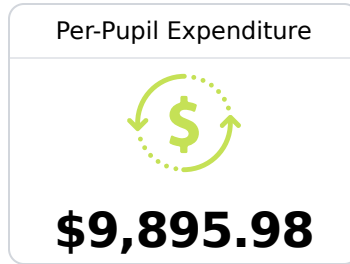

B Utica Elementary/Middle School

Hinds County School District

 260 HWY 18 & 27
Utica, MS 39175

 Jimmy Tullos
jtullos@hinds.k12.ms.us

Identified for **Additional Targeted Support and Improvement**

Due to the impact of COVID-19 on school closures in the 2019-20 school year and a waiver from the U.S. Department of Education, the Mississippi Department of Education (MDE) has no assessment and accountability data to report for the 2019-20 school year.