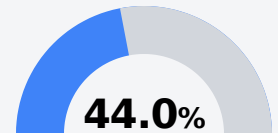

Teacher Data

28.3

Teachers

Experienced Teachers