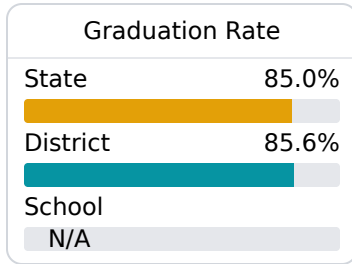

B Utica Elementary/Middle School

Hinds County School District

260 HWY 18 & 27
Utica, MS 39175

Jimmy Tullos
jtullos@hinds.k12.ms.us

Identified for **Additional Targeted Support and Improvement**

Due to the impact of COVID-19 on school closures in the 2019-20 school year and a waiver from the U.S. Department of Education, the Mississippi Department of Education (MDE) has no assessment and accountability data to report for the 2019-20 school year.

Teacher Data

28.3

Teachers

Experienced Teachers

Provisional Teachers

In-Field Teachers