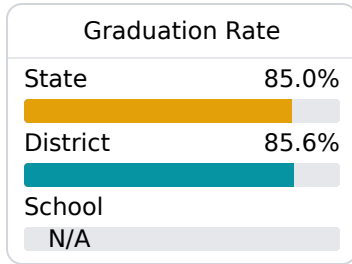

B Utica Elementary/Middle School

Hinds County School District

 260 HWY 18 & 27
Utica, MS 39175

 Jimmy Tullos
jtullos@hinds.k12.ms.us

Identified for **Additional Targeted Support and Improvement**

Due to the impact of COVID-19 on school closures in the 2019-20 school year and a waiver from the U.S. Department of Education, the Mississippi Department of Education (MDE) has no assessment and accountability data to report for the 2019-20 school year.