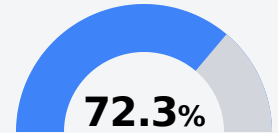

Teacher Data

49.9

Teachers

Experienced Teachers