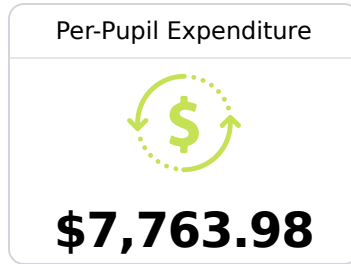

Gary Road Intermediate School

Hinds County School District

7255 Gary Road
Jackson, MS 39272

Arthur Jones
arjones@hinds.k12.ms.us

Identified for **Additional Targeted Support and Improvement**

Due to the impact of COVID-19 on school closures in the 2019-20 school year and a waiver from the U.S. Department of Education, the Mississippi Department of Education (MDE) has no assessment and accountability data to report for the 2019-20 school year.