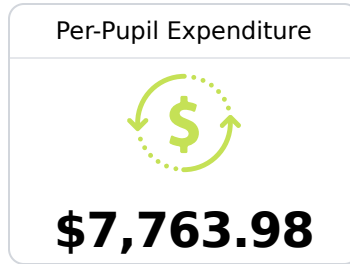

Gary Road Intermediate School

Hinds County School District

7255 Gary Road
Jackson, MS 39272

Arthur Jones
arjones@hinds.k12.ms.us

Identified for **Additional Targeted Support and Improvement**

Due to the impact of COVID-19 on school closures in the 2019-20 school year and a waiver from the U.S. Department of Education, the Mississippi Department of Education (MDE) has no assessment and accountability data to report for the 2019-20 school year.