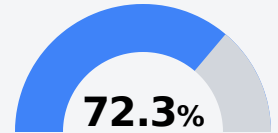

Teacher Data

49.9

Teachers

Experienced Teachers