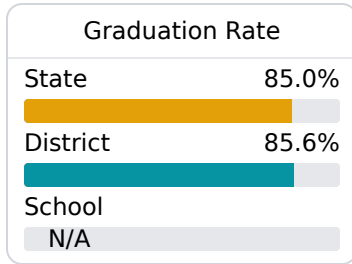

Gary Road Intermediate School

Hinds County School District

7255 Gary Road
Jackson, MS 39272

Arthur Jones
arjones@hinds.k12.ms.us

Identified for **Additional Targeted Support and Improvement**

Due to the impact of COVID-19 on school closures in the 2019-20 school year and a waiver from the U.S. Department of Education, the Mississippi Department of Education (MDE) has no assessment and accountability data to report for the 2019-20 school year.