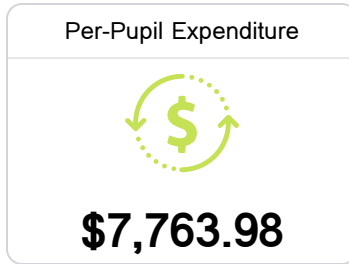

## Gary Road Intermediate School

Hinds County School District

7255 Gary Road  
Jackson, MS 39272

Arthur Jones  
arjones@hinds.k12.ms.us

Identified for **Additional Targeted Support and Improvement**

Due to the impact of COVID-19 on school closures in the 2019-20 school year and a waiver from the U.S. Department of Education, the Mississippi Department of Education (MDE) has no assessment and accountability data to report for the 2019-20 school year.