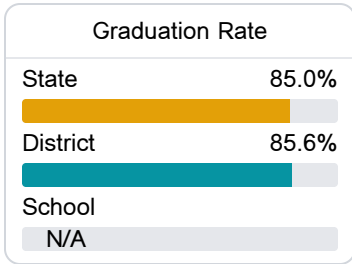

## Gary Road Intermediate School

Hinds County School District

7255 Gary Road  
Jackson, MS 39272

Arthur Jones  
arjones@hinds.k12.ms.us

Identified for **Additional Targeted Support and Improvement**

Due to the impact of COVID-19 on school closures in the 2019-20 school year and a waiver from the U.S. Department of Education, the Mississippi Department of Education (MDE) has no assessment and accountability data to report for the 2019-20 school year.